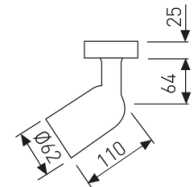

---

**Dimensions**

---

Product dimensions (mm)	ø62x199
Packing dimensions (mm)	170x115x112
Net weight (g)	385

---

**Scheme**

---

Scheme

---

**Product**

---

Real power (W)	Max. 120
IP	20
Electrical class insulation	Class 1
Operating temperature	from -20°C to 35°C
Electrical feeding	220..230V, 50/60Hz
Colour	White

---

**Control gear**

---

Control gear	Without Gear
--------------	--------------

---

**Light source**

---

Light source	Led
Lamp holder	E27
Nominal power (W)	120

---

**Accessories**

---

39/33	Extra reflector (for ref.766), only for the following lamps: A60, TS-DSE.
-------	---