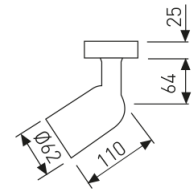

---

**Dimensions**

---

Product dimensions (mm)	ø62x199
Packing dimensions (mm)	170x115x112
Net weight (g)	385

---

---

**Scheme**

---

Scheme

---

**Product**

---

Real power (W)	Max. 120
IP	20
Electrical class insulation	Class 1
Operating temperature	from -20°C to 35°C
Electrical feeding	220..230V, 50/60Hz
Colour	White

---

---

**Control gear**

---

Control gear	Without Gear
--------------	--------------

---

---

**Light source**

---

Light source	Led
Lamp holder	E27
Nominal power (W)	120

---