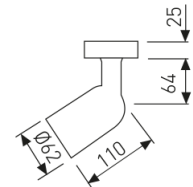

Dimensions

Product dimensions (mm)	ø62x199
Packing dimensions (mm)	170x115x112
Net weight (g)	385

Scheme

Scheme

Product

Real power (W)	Max. 120
IP	20
Electrical class insulation	Class 1
Operating temperature	from -20°C to 35°C
Electrical feeding	220..230V, 50/60Hz
Colour	White

Control gear

Control gear	Without Gear

Light source

Light source	Led
Lamp holder	E27
Nominal power (W)	120

Accessories

39/33	Extra reflector (for ref.766), only for the following lamps: A60, TS-DSE.

Picture

Spotlight from the TROLL family Easy.

DESCRIPTION

Spotlight from the TROLL family Easy optimised to be used as general & accent lighting for commercial areas shop-windows and different indoor spaces. Designed for wall or ceiling surface mounted. Luminaire body built in die-cast aluminium finished in white. Luminaire sets a ball joint system which allows Use a R63, R80, R90, PAR 20, 30, PAR 38 ó R50 lightsource with maximum power of 120 W. Lightsource not included. Luminaire is fed at 220-240V; 50/60 Hz. and doesn't need auxiliary gear.

Item code	766/B/33
Product type	IN
Category	Tracklights
Family	Easy
Subfamily	Easy
Materials	Luminaire body built in die-cast aluminium.
Optical system	
Installation instructions	Luminaire designed for wall or ceiling surface mounted.

Pictograms