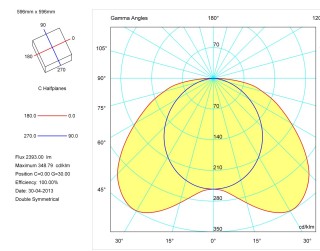

Photometry

Accessories

007/6060

Adapter frame to install visible profile
luminaire to a smooth non-modular. Drill
610x610.

Picture

Scheme