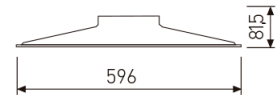

Dimensions

Product dimensions (mm)	596 x 596 x 74
Packing dimensions (mm)	610 x 610 x 80
Net weight (g)	2880
Gross weight (Kg)	3

Scheme

Scheme

Indirect LED luminaire 600 x 600 for gridding ceilings from the TROLL family Luz Suave.

DESCRIPTION

Indirect LED luminaire 600 x 600 for gridding ceilings from the TROLL family LuzSuave setting an advanced and innovative thermal balance system through passive dissipation with stable colour temperature of 3000° K (warm white) optimised to be used as general lighting of offices, schools, commercial areas or architectural spaces. Designed for ceiling recessed installation. Luminaire body made from stainless steel sheet finished in white. Luminaire is IP40. Luminaire built-in an high purity aluminium reflector with frontal opal diffuser with an angle beam of 100°. Luminaire sets a 40 W LED source with CRI higher than 85 % and a chromatic dispersion lower than 3 SMCD. Fixture has a luminous flux of 2393 Lm, with an efficiency of 59,8 Lm/W and a total consumption of 40 W. The average life for the luminaire is 50000 h (stabilised at a minimum flux of 70 % from the original). Luminaire built-in an auxiliary gear ON/OFF fed at 220-240V; 50/60 Hz.