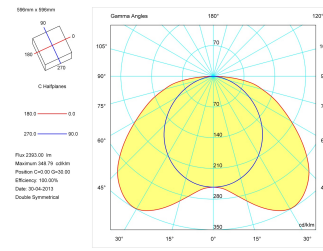

Photometry

Accessories

007/6060

Adapter frame to install visible profile
luminaire to a smooth non-modular. Drill
610x610.

Picture

Scheme