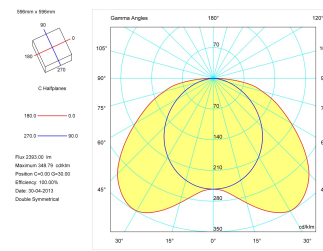

Photometry

Accessories

007/6060

Adapter frame to install visible profile
luminaire to a smooth non-modular. Drill
610x610.

Picture

Scheme