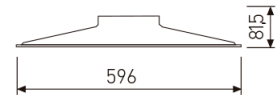

Dimensions

Product dimensions (mm)	596 x 596 x 74
Packing dimensions (mm)	610 x 610 x 80
Net weight (g)	2880
Gross weight (Kg)	3

Scheme

Scheme

Indirect LED luminaire 600 x 600 for gridding ceilings from the TROLL family Luz Suave.

DESCRIPTION

Indirect LED luminaire 600 x 600 for gridding ceilings from the TROLL family Luz Suave setting an advanced and innovative thermal balance system through passive dissipation with stable colour temperature of 3000° K (warm white) optimised to be used as general lighting of offices, schools, commercial areas or architectural spaces. Designed for ceiling recessed installation. Luminaire body made from stainless steel sheet finished in white. Luminaire is IP40. Luminaire built-in an high purity aluminium reflector with frontal opal diffuser with an angle beam of 100°. Luminaire sets a 40 W LED source with CRI higher than 85 % and a chromatic dispersion lower than 3 SMCD. Fixture has a luminous flux of 2393 Lm, with an efficiency of 59,8 Lm/W and a total consumption of 40 W. The average life for the luminaire is 50000 h (stabilised at a minimum flux of 70 % from the original). Luminaire built-in an auxiliary gear DALI dimmable fed at 220-240V; 50/60 Hz.