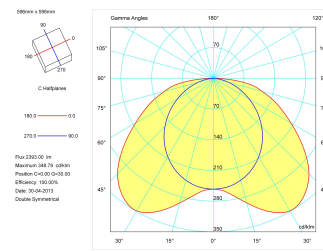

---

Light source included	Yes
Light source	Led
Nominal power (W)	36
Nominal luminous flux (Lm)	3500
Colour temperature (K)	3000
Colour consistency (SDCM)	3
CRI	80

---

---

**Photometry**

---

## Photometry