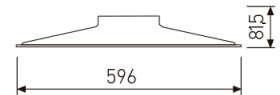

Dimensions

Product dimensions (mm)	596 x 596 x 74
Packing dimensions (mm)	610 x 610 x 80
Net weight (g)	2880
Gross weight (Kg)	3

Scheme

Scheme

Indirect LED luminaire 600 x 600 for gridding ceilings from the TROLL family Luz Suave.

DESCRIPTION

Indirect LED luminaire 600 x 600 for gridding ceilings from the TROLL family LuzSuave setting an advanced and innovative thermal balance system through passive dissipation with stable colour temperature of 3000° K (warm white) optimised to be used as general lighting of offices, schools, commercial areas or architectural spaces. Designed for ceiling recessed installation. Luminaire body made from stainless steel sheet finished in white. Luminaire is IP40. Luminaire built-in an high purity aluminium reflector with frontal opal diffuser with an angle beam of 100°. Luminaire sets a 40 W LED source with CRI higher than 85 % and a chromatic dispersion lower than 3 SMCD. Fixture has a luminous flux of 2393 Lm, with an efficiency of 59,8 Lm/W and a total consumption of 40 W. The average life for the luminaire is 50000 h (stabilised at a minimum flux of 70 % from the original). Luminaire built-in an auxiliary gear ON/OFF with emergency pack fed at 220-240V; 50/60 Hz.