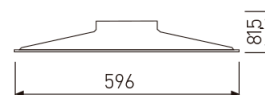

---

**Dimensions**

---

Product dimensions (mm)	596 x 596 x 74
Packing dimensions (mm)	610 x 610 x 80
Net weight (g)	2880
Gross weight (Kg)	3

---

---

**Scheme**

---

Scheme

---

**Indirect LED luminaire 600 x 600 for gridding ceilings from the TROLL family Luz Suave.**

---

**DESCRIPTION**

Indirect LED luminaire 600 x 600 for gridding ceilings from the TROLL family LuzSuave setting an advanced and innovative thermal balance system through passive dissipation with stable colour temperature of 3000° K (warm white) optimised to be used as general lighting of offices, schools, commercial areas or architectural spaces. Designed for ceiling recessed installation. Luminaire body made from stainless steel sheet finished in white. Luminaire is IP40. Luminaire built-in an high purity aluminium reflector with frontal opal diffuser with an angle beam of 100°. Luminaire sets a 40 W LED source with CRI higher than 85 % and a chromatic dispersion lower than 3 SMCD. Fixture has a luminous flux of 2393 Lm, with an efficiency of 59,8 Lm/W and a total consumption of 40 W. The average life for the luminaire is 50000 h (stabilised at a minimum flux of 70 % from the original). Luminaire built-in an auxiliary gear ON/OFF with emergency pack fed at 220-240V; 50/60 Hz.