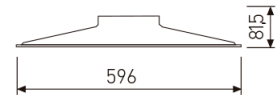

Dimensions

Product dimensions (mm)	596 x 596 x 74
Packing dimensions (mm)	610 x 610 x 80
Net weight (g)	2880
Gross weight (Kg)	3

Scheme

Scheme

Indirect LED luminaire 600 x 600 for gridding ceilings from the TROLL family Luz Suave.

DESCRIPTION

Indirect LED luminaire 600 x 600 for gridding ceilings from the TROLL family Luz Suave setting an advanced and innovative thermal balance system through passive dissipation with stable colour temperature of 4000° K (neutral white) optimised to be used as general lighting of offices, schools, commercial areas or architectural spaces. Designed for ceiling recessed installation. Luminaire body made from stainless steel sheet finished in white. Luminaire is IP40. Luminaire built-in an high purity aluminium reflector with frontal opal diffuser with an angle beam of 100°. Luminaire sets a 40 W LED source with CRI higher than 85 % and a chromatic dispersion lower than 3 SMCD. Fixture has a luminous flux of 2593 Lm, with an efficiency of 64,8 Lm/W and a total consumption of 40 W. The average life for the luminaire is 50000 h (stabilised at a minimum flux of 70 % from the original). Luminaire built-in an auxiliary gear ON/OFF fed at 220-240V; 50/60 Hz.