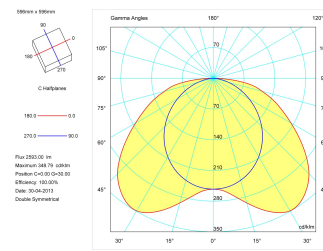

Photometry

Accessories

007/6060

Adapter frame to install visible profile
luminaire to a smooth non-modular. Drill
610x610.

Picture

Scheme