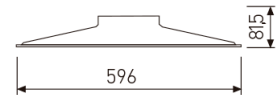

Dimensions

Product dimensions (mm)	596 x 596 x 74
Packing dimensions (mm)	610 x 610 x 80
Net weight (g)	2880
Gross weight (Kg)	3

Scheme

Scheme

Indirect LED luminaire 600 x 600 for gridding ceilings from the TROLL family Luz Suave.

DESCRIPTION

Indirect LED luminaire 600 x 600 for gridding ceilings from the TROLL family LuzSuave setting an advanced and innovative thermal balance system through passive dissipation with stable colour temperature of 4000° K (neutral white) optimised to be used as general lighting of offices, schools, commercial areas or architectural spaces. Designed for ceiling recessed installation. Luminaire body made from stainless steel sheet finished in white. Luminaire is IP40. Luminaire built-in an high purity aluminium reflector with frontal opal diffuser with an angle beam of 100°. Luminaire sets a 40 W LED source with CRI higher than 85 % and a chromatic dispersion lower than 3 SMCD. Fixture has a luminous flux of 2593 Lm, with an efficiency of 64,8 Lm/W and a total consumption of 40 W. The average life for the luminaire is 50000 h (stabilised at a minimum flux of 70 % from the original). Luminaire built-in an auxiliary gear ON/OFF fed at 220-240V; 50/60 Hz.