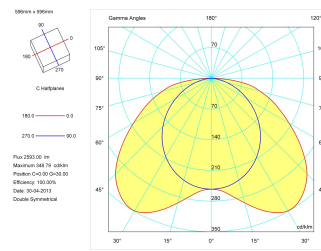

Photometry

Accessories

007/6060

Adapter frame to install visible profile
luminaire to a smooth non-modular. Drill
610x610.

Picture

Scheme