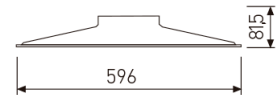

Scheme	
Scheme	

Indirect LED luminaire 600 x 600 for gridding ceilings from the TROLL family Luz Suave.

DESCRIPTION

Indirect LED luminaire 600 x 600 for gridding ceilings from the TROLL family Luz Suave setting an advanced and innovative thermal balance system through passive dissipation with stable colour temperature of 4000° K (neutral white) optimised to be used as general lighting of offices, schools, commercial areas or architectural spaces. Designed for ceiling recessed installation. Luminaire body made from stainless steel sheet finished in white. Luminaire is IP40. Luminaire built-in an high purity aluminium reflector with frontal opal diffuser with an angle beam of 100°. Luminaire sets a 40 W LED source with CRI higher than 85 % and a chromatic dispersion lower than 3 SMCD. Fixture has a luminous flux of 2593 Lm, with an efficiency of 64,8 Lm/W and a total consumption of 40 W. The average life for the luminaire is 50000 h (stabilised at a minimum flux of 70 % from the original). Luminaire built-in an auxiliary gear DALI dimmable fed at 220-240V; 50/60 Hz.

Item code	7730L/3684/16/D
Product type	IN
Category	Recessed Luminaires
Family	Softlight
Subfamily	Softlight
Materials	Luminaire body made from stainless steel sheet.
Optical system	Luminaire built-in a high purity aluminium reflector with frontal opal diffuser.
Installation instructions	Luminaire designed for ceiling recessed installation.
Pictograms	

Photometry