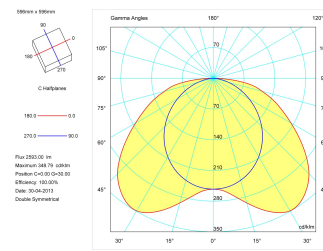

---

Light source included	Yes
Light source	Led
Nominal power (W)	36
Nominal luminous flux (Lm)	3800
Colour temperature (K)	4000
Colour consistency (SDCM)	3
CRI	80

---

---

**Photometry**

---

## Photometry