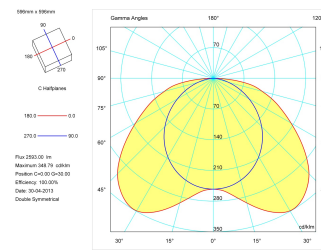

---

Light source included	Yes
Light source	Led
Nominal power (W)	36
Nominal luminous flux (Lm)	3800
Colour temperature (K)	4000
Colour consistency (SDCM)	3
CRI	80

---

---

**Photometry**

---

## Photometry