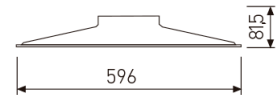

Indirect LED luminaire 600 x 600 for gridding ceilings from the TROLL family Luz Suave.

DESCRIPTION

Indirect LED luminaire 600 x 600 for gridding ceilings from the TROLL family LuzSuave setting an advanced and innovative thermal balance system through passive dissipation with stable colour temperature of 4000° K (neutral white) optimised to be used as general lighting of offices, schools, commercial areas or architectural spaces. Designed for ceiling recessed installation. Luminaire body made from stainless steel sheet finished in white. Luminaire is IP40. Luminaire built-in an high purity aluminium reflector with frontal opal diffuser with an angle beam of 100°. Luminaire sets a 40 W LED source with CRI higher than 85 % and a chromatic dispersion lower than 3 SMCD. Fixture has a luminous flux of 2593 Lm, with an efficiency of 64,8 Lm/W and a total consumption of 40 W. The average life for the luminaire is 50000 h (stabilised at a minimum flux of 70 % from the original). Luminaire built-in an auxiliary gear ON/OFF with emergency pack fed at 220-240V; 50/60 Hz.

Item code	7730L/3684/16/E
Product type	IN
Category	Recessed Luminaires
Family	Softlight
Subfamily	Softlight
Materials	Luminaire body made from stainless steel sheet.
Optical system	Luminaire built-in a high purity aluminium reflector with frontal opal diffuser.
Installation instructions	Luminaire designed for ceiling recessed installation.
Pictograms	

Product

Real power (W)	40
Real luminous flux (Lm)	2593
Luminous efficiency (Lm/W)	64,8
Beam angle (°)	130 x 80
Life time (h)	50000
IP	40
Electrical class insulation	Class 1
Operating temperature	from -20°C to 35°C
Electrical feeding	220..240V, 50/60Hz
Colour	White
Energy efficiency class	A

Control gear

Control gear included	Yes
Control gear	Electronic Control Gear & Emergency 3 H
Factor de potencia	0,98

Light source

Light source included	Yes
Light source	Led
Nominal power (W)	36
Nominal luminous flux (Lm)	3800
Colour temperature (K)	4000
Colour consistency (SDCM)	3
CRI	80

Photometry