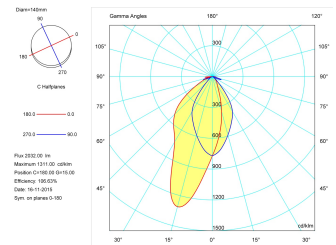

Dimensions	
Product dimensions (mm)	ø140 x 254
Packing dimensions (mm)	195 x 340 x 160
Net weight (g)	1365
Gross weight (Kg)	1,559

Product	
Real power (W)	27,5
Real luminous flux (Lm)	2032
Luminous efficiency (Lm/W)	73,9
Beam angle (°)	W15
Life time (h)	50000
IP	20
Electrical class insulation	Class 1
Photobiological risk	0 - Exempt
Operating temperature	from -20°C to 35°C
Electrical feeding	220..240V, 50/60Hz
Colour	White
Energy efficiency class	A+

Control gear	
Control gear included	Yes
Control gear	Electronic Control Gear
Factor de potencia	0,98

Light source	
Light source included	Yes
Light source	Led
Nominal power (W)	25
Nominal luminous flux (Lm)	3400
Average life time (h)	50000
Colour temperature (K)	3000
Colour consistency (SDCM)	3
CRI	80

Photometry

Photometry

Picture

Scheme