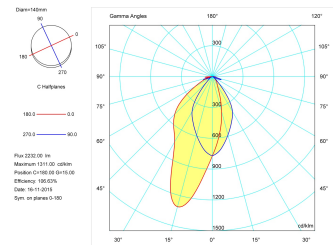

Dimensions

Product dimensions (mm)	ø140 x 254
Packing dimensions (mm)	195 x 340 x 160
Net weight (g)	1365
Gross weight (Kg)	1,559

Product

Real power (W)	27,5
Real luminous flux (Lm)	2232
Luminous efficiency (Lm/W)	81,2
Beam angle (°)	W15
Life time (h)	50000
IP	20
Electrical class insulation	Class 1
Photobiological risk	0 - Exempt
Operating temperature	
Electrical feeding	220..240V, 50/60Hz
Colour	Black
Energy efficiency class	A+

Control gear

Control gear included	Yes
Control gear	Electronic Control Gear
Factor de potencia	0,98

Light source

Light source included	Yes
Light source	Led
Nominal power (W)	25
Nominal luminous flux (Lm)	3500
Average life time (h)	50000
Colour temperature (K)	4000
Colour consistency (SDCM)	3
CRI	80

Photometry

Photometry

Picture

Scheme