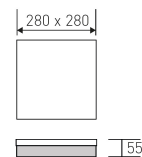

Dimensions

Product dimensions (mm) 280 x 280 x 55

Scheme

Scheme

Product

Real power (W)	26
Real luminous flux (Lm)	1629
Luminous efficiency (Lm/W)	62,65
Beam angle (°)	120
Life time (h)	36000
IP	54
IK	10
Electrical class insulation	Class 2
Operating temperature	from -20°C to 40°C
Electrical feeding	220..240V, 50/60Hz
Colour	White
Energy efficiency class	A

Control gear

Control gear included	Yes
Control gear	Motion Sensor

Light source

Light source included	Yes
Light source	Led
Nominal power (W)	22
Nominal luminous flux (Lm)	2400
Average life time (h)	36000
Colour temperature (K)	4000
CRI	80

Compact surface luminaire with square format from the Lotos Elegance family of TROLL.

DESCRIPTION

Type of product - for indoor uses. The way of mounting - surface mounted on ceiling or wall construction. Luminaire housing made of polycarbonate. Housing colour - white. Luminaire dimensions: length - 280 mm, width - 280 mm, height - 55 mm. Optical system - diffuser made of opalized polycarbonate. Luminaire is equipped with light source. Types of light sources - LED. Printed circuit board for mounting LED made of FR-4. Luminous flux of LED sources - 2400 lm. LED sources power - 22 W. Colour temperature of light source - 4000K. CRI:80. Luminous flux of the luminaire - 1629 lm. Power consumed by the luminaire - 26 W. Luminous efficacy of the luminaire - 62,65 lm/W. Type of power supply - electronic gear. Operational temperature range of the luminaire -20°C to 40°C. Protection level IP - IP54. Protection level IK - IK10. Protection against electric shock - class II. Certificates and admissions - CE. Additional information: the luminaire equipped with microwave movement sensor.