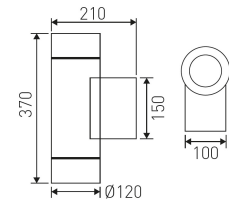

Dimensions

Product dimensions (mm)	2210 x 120 x 370
-------------------------	------------------

Scheme

Scheme

Product

Real power (W)	27
Real luminous flux (Lm)	2825
Beam angle (°)	20
Life time (h)	84000
IP	65
IK	06
Electrical class insulation	Class 1
Photobiological risk	1 - Low Risk
Operating temperature	from -25° to 30°
Electrical feeding	220..240V, 50/60Hz
Colour	Anthracite
Energy efficiency class	A+
Diffuser	Tempered transparent glass

Control gear

Control gear included	Yes
Control gear	Electronic Control Gear
Factor de potencia	90

Light source

Light source included	Yes
Light source	Led
Nominal power (W)	12
Nominal luminous flux (Lm)	1990
Average life time (h)	84000
Colour temperature (K)	4000
Colour consistency (SDCM)	2
CRI	80

Direct / indirect light wall luminaire from the TROLL family Beryl Proof Wall.

DESCRIPTION

Direct/indirect light wall luminaire from the TROLL family Beryl Proof Wall with stable color temperature of 4000 ° K (neutral white) optimized for efficient decorative lighting of façades, porches and passageways. Designed for wall-mounted installation. Luminaire body is made of extruded aluminium with anthracite finishes. Luminaire is IP65 and set reflectors protected with a tempered glass and angle beams of 20°. It uses two 12 W LED light source with a colour reproduction greater than 80% and a colour dispersion of 2 SMCD. Luminaire has Luminous flux of [! REAL_LUMI_FLUX] Lm, with a luminous efficiency of [! LUMINOUS_EFFICIENCY] Lm/W, consuming a total power of [! REAL_POWER] W. Luminaire useful life is 84000h (set to a flow luminous limit of 90%). Luminaire built in an electronic driver fed at mains voltage: 220-240V; 50/60 Hz.