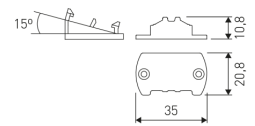

Dimensions

Product dimensions (mm) 20 x 310 x 15,7

Scheme

Scheme

Product

Real power (W)	5
Real luminous flux (Lm)	305
Luminous efficiency (Lm/W)	61
Beam angle (°)	60
Life time (h)	50000
IP	20
Electrical class insulation	Class 3
Photobiological risk	0 - Exempt
Operating temperature	from -20°C to 35°C
Electrical feeding	24 VDC

30 cm cable with Female power supply connector.

LD04400000002

30 cm cable with Male power supply connector.

LD04400000003

30 cm interconnection cable with Male - Female.

LD044000000041

2 fixing plates.

Scheme

LD04400000042

15° - 2 fixing plates.

Scheme

LD04400000043

30° - 2 fixing plates.

Scheme

LD04400000044

45° - 2 fixing plates.