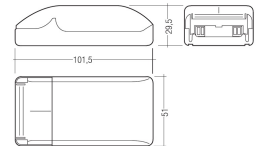

Scheme

73/DLP

Light dimming controller 12-24V. On/Off Push, Dali, 0-10V, 1-10V. (Master)