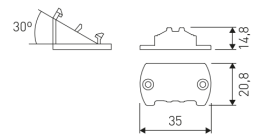

Dimensions

Product dimensions (mm) 20 x 310 x 15,7

Scheme

Scheme

Product

Real power (W)	5
Real luminous flux (Lm)	305
Luminous efficiency (Lm/W)	61
Beam angle (°)	60
Life time (h)	50000
IP	20
Electrical class insulation	Class 3
Photobiological risk	0 - Exempt
Operating temperature	from -20°C to 35°C
Electrical feeding	24 VDC

LD04400000042

15° - 2 fixing plates.

Scheme

LD04400000043

30° - 2 fixing plates.

Scheme

LD04400000044

45° - 2 fixing plates.