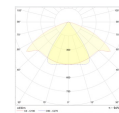

Dimensions

Product dimensions (mm) 20 x 310 x 15,7

Scheme

Scheme

Product

Real power (W)	5
Real luminous flux (Lm)	305
Luminous efficiency (Lm/W)	61
Beam angle (°)	60
Life time (h)	50000
IP	20
Electrical class insulation	Class 3
Photobiological risk	0 - Exempt
Operating temperature	from -20°C to 35°C
Electrical feeding	24 VDC

Control gear

Control gear Electronic Control Gear

Light source

Light source included	Yes
Light source	Led
Nominal power (W)	4,5
Colour temperature (K)	6500
CRI	80

Photometry

Photometry

Accessories

48/04 With terminals up to 4 mm² section. To join 5 mm² silicone cable to 13 mm².