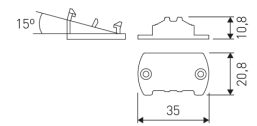

Dimensions

Product dimensions (mm) 20 x 310 x 15,7

Scheme

Scheme

Product

Real power (W)	5
Real luminous flux (Lm)	305
Luminous efficiency (Lm/W)	61
Beam angle (°)	60
Life time (h)	50000
IP	20
Electrical class insulation	Class 3
Photobiological risk	0 - Exempt
Operating temperature	from -20°C to 35°C
Electrical feeding	24 VDC

30 cm cable with Female power supply connector.

LD04400000002

30 cm cable with Male power supply connector.

LD04400000003

30 cm interconnection cable with Male - Female.

LD04400000041

2 fixing plates.

Scheme

LD04400000042

15° - 2 fixing plates.

Scheme

LD04400000043

30° - 2 fixing plates.

Scheme

LD04400000044

45° - 2 fixing plates.