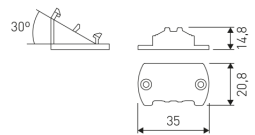

Dimensions

Product dimensions (mm) 20 x 310 x 15,7

Scheme

Scheme

Product

Real power (W)	5
Real luminous flux (Lm)	305
Luminous efficiency (Lm/W)	61
Beam angle (°)	60
Life time (h)	50000
IP	20
Electrical class insulation	Class 3
Photobiological risk	0 - Exempt
Operating temperature	from -20°C to 35°C
Electrical feeding	24 VDC

30 cm cable with Female power supply connector.

LD04400000002

30 cm cable with Male power supply connector.

LD04400000003

30 cm interconnection cable with Male - Female.

LD044000000041

2 fixing plates.

Scheme

LD04400000042

15° - 2 fixing plates.

Scheme

LD04400000043

30° - 2 fixing plates.

Scheme

LD04400000044

45° - 2 fixing plates.