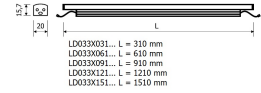

Dimensions

Product dimensions (mm) 20 x 310 x 15,7

Scheme

Scheme

Product

Real power (W)	5
Real luminous flux (Lm)	305
Luminous efficiency (Lm/W)	61
Beam angle (°)	60
Life time (h)	50000
IP	20
Electrical class insulation	Class 3
Photobiological risk	0 - Exempt
Operating temperature	from -20°C to 35°C
Electrical feeding	24 VDC

Control gear

Control gear Electronic Control Gear

Light source

Light source included	Yes
Light source	Led
Nominal power (W)	4,5
Colour temperature (K)	6500
CRI	80

Photometry

Photometry

Accessories

48/04 With terminals up to 4 mm² section. To join 5 mm² silicone cable to 13 mm².

Small format LED linear luminaire from the TROLL family PerfileLED.

DESCRIPTION

Small format LED linear luminaire from the TROLL family PerfileLED setting an advanced and innovative thermal balance system through passive dissipation with stable colour temperature of 6500° (cold white) optimised to be used as indoor or outdoor lighting where environmental integration was a relevant requirement such as bathrooms, kitchen furniture, shelves or retro-illumination. Designed for wall or ceiling surface mounted. Body profile built in extruded aluminium with IP65 connectors finished in grey. Luminaire built-in an optical system based on a lens made of synthetic material with an angle beam of 60°. Luminaire sets a 4,5 W LED source with CRI higher than 85 % and a chromatic dispersion lower than 3 SMCD. Fixture has a luminous flux of 305 Lm, with an efficiency of 61 Lm/W and a total consumption of 5 W. The average life for the luminaire is 50000 h (stabilised at a minimum flux of 70 % from the original). Luminaire is fed at 220-240V; 50/60 Hz. and needs a constant power auxiliary gear.