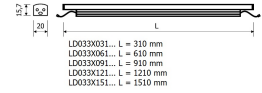

Dimensions

Product dimensions (mm) 20 x 310 x 15,7

Scheme

Scheme

Product

Real power (W)	5
Real luminous flux (Lm)	305
Luminous efficiency (Lm/W)	61
Beam angle (°)	60
Life time (h)	50000
IP	20
Electrical class insulation	Class 3
Photobiological risk	0 - Exempt
Operating temperature	from -20°C to 35°C
Electrical feeding	24 VDC

Control gear

Control gear Electronic Control Gear

Light source

Light source included	Yes
Light source	Led
Nominal power (W)	4,5
Colour temperature (K)	6500
CRI	80

Photometry

Photometry

Accessories

48/04 With terminals up to 4 mm² section. To join 5 mm² silicone cable to 13 mm².

Small format LED linear luminaire from the TROLL family PerfileLED.

DESCRIPTION

Small format LED linear luminaire from the TROLL family PerfileLED setting an advanced and innovative thermal balance system through passive dissipation with stable colour temperature of 6500° (cold white) optimised to be used as indoor or outdoor lighting where environmental integration was a relevant requirement such as bathrooms, kitchen furniture, shelves or retro-illumination. Designed for wall or ceiling surface mounted. Body profile built in extruded aluminium with IP65 connectors finished in grey. Luminaire built-in an optical system based on a lens made of synthetic material with an angle beam of 60°. Luminaire sets a 4,5 W LED source with CRI higher than 85 % and a chromatic dispersion lower than 3 SMCD. Fixture has a luminous flux of 305 Lm, with an efficiency of 61 Lm/W and a total consumption of 5 W. The average life for the luminaire is 50000 h (stabilised at a minimum flux of 70 % from the original). Luminaire is fed at 220-240V; 50/60 Hz. and needs a constant power auxiliary gear.