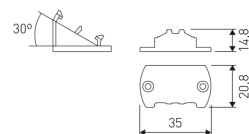

Dimensions

Product dimensions (mm) 20 x 610 x 15,7

Scheme

Scheme

Product

Real power (W)	10
Real luminous flux (Lm)	592
Luminous efficiency (Lm/W)	59
Beam angle (°)	60
Life time (h)	50000
IP	20
Electrical class insulation	Class 3
Photobiological risk	0 - Exempt
Operating temperature	from -20°C to 35°C
Electrical feeding	24 VDC

LD04400000042

15° - 2 fixing plates.

Scheme

LD04400000043

30° - 2 fixing plates.

Scheme

LD04400000044

45° - 2 fixing plates.