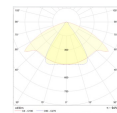

Dimensions

Product dimensions (mm) 20 x 610 x 15,7

Scheme

Scheme

Product

Real power (W)	10
Real luminous flux (Lm)	592
Luminous efficiency (Lm/W)	59
Beam angle (°)	60
Life time (h)	50000
IP	20
Electrical class insulation	Class 3
Photobiological risk	0 - Exempt
Operating temperature	from -20°C to 35°C
Electrical feeding	24 VDC

Control gear

Control gear Electronic Control Gear

Light source

Light source included	Yes
Light source	Led
Nominal power (W)	9
Colour temperature (K)	6500
CRI	80

Photometry

Photometry

Accessories

48/04 With terminals up to 4 mm² section. To join 5 mm² silicone cable to 13 mm².