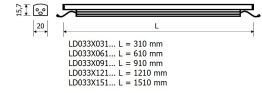

Dimensions

Product dimensions (mm) 20 x 610 x 15,7

Scheme

Scheme

Product

Real power (W)	10
Real luminous flux (Lm)	592
Luminous efficiency (Lm/W)	59
Beam angle (°)	60
Life time (h)	50000
IP	20
Electrical class insulation	Class 3
Photobiological risk	0 - Exempt
Operating temperature	from -20°C to 35°C
Electrical feeding	24 VDC

Control gear

Control gear Electronic Control Gear

Light source

Light source included	Yes
Light source	Led
Nominal power (W)	9
Colour temperature (K)	6500
CRI	80

Photometry

Photometry

Accessories

48/04 With terminals up to 4 mm² section. To join 5 mm² silicone cable to 13 mm².

Small format LED linear luminaire from the TROLL family PerfileLED.

DESCRIPTION

Small format LED linear luminaire from the TROLL family PerfileLED setting an advanced and innovative thermal balance system through passive dissipation with stable colour temperature of 6500° (cold white) optimised to be used as indoor or outdoor lighting where environmental integration was a relevant requirement such as bathrooms, kitchen furniture, shelves or retro-illumination. Designed for wall or ceiling surface mounted. Body profile built in extruded aluminium with IP65 connectors finished in grey. Luminaire built-in an optical system based on a lens made of synthetic material with an angle beam of 60°. Luminaire sets a 9 W LED source with CRI higher than 85 % and a chromatic dispersion lower than 3 SMCD. Fixture has a luminous flux of 592 Lm, with an efficiency of 59 Lm/W and a total consumption of 10 W. The average life for the luminaire is 50000 h (stabilised at a minimum flux of 70 % from the original). Luminaire is fed at 220-240V; 50/60 Hz. and needs a constant power auxiliary gear.