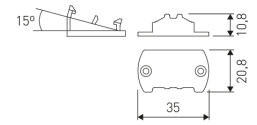

Dimensions

Product dimensions (mm) 20 x 610 x 15,7

Scheme

Scheme

Product

Real power (W)	10
Real luminous flux (Lm)	592
Luminous efficiency (Lm/W)	59
Beam angle (°)	60
Life time (h)	50000
IP	20
Electrical class insulation	Class 3
Photobiological risk	0 - Exempt
Operating temperature	from -20°C to 35°C
Electrical feeding	24 VDC

30 cm cable with Female power supply connector.

LD04400000002

30 cm cable with Male power supply connector.

LD04400000003

30 cm interconnection cable with Male - Female.

LD04400000041

2 fixing plates.

Scheme

LD04400000042

15° - 2 fixing plates.

Scheme

LD04400000043

30° - 2 fixing plates.

Scheme

LD04400000044

45° - 2 fixing plates.