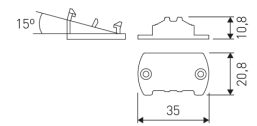

Dimensions

Product dimensions (mm) 20 x 610 x 15,7

Scheme

Scheme

Product

Real power (W)	10
Real luminous flux (Lm)	592
Luminous efficiency (Lm/W)	59
Beam angle (°)	60
Life time (h)	50000
IP	20
Electrical class insulation	Class 3
Photobiological risk	0 - Exempt
Operating temperature	from -20°C to 35°C
Electrical feeding	24 VDC

30 cm cable with Female power supply connector.

LD04400000002

30 cm cable with Male power supply connector.

LD04400000003

30 cm interconnection cable with Male - Female.

LD04400000041

2 fixing plates.

Scheme

LD04400000042

15° - 2 fixing plates.

Scheme

LD04400000043

30° - 2 fixing plates.

Scheme

LD04400000044

45° - 2 fixing plates.