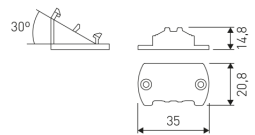

Dimensions

Product dimensions (mm) 20 x 610 x 15,7

Scheme

Scheme

Product

Real power (W)	10
Real luminous flux (Lm)	592
Luminous efficiency (Lm/W)	59
Beam angle (°)	60
Life time (h)	50000
IP	20
Electrical class insulation	Class 3
Photobiological risk	0 - Exempt
Operating temperature	from -20°C to 35°C
Electrical feeding	24 VDC

30 cm cable with Female power supply connector.

LD04400000002

30 cm cable with Male power supply connector.

LD04400000003

30 cm interconnection cable with Male - Female.

LD04400000041

2 fixing plates.

Scheme

LD04400000042

15° - 2 fixing plates.

Scheme

LD04400000043

30° - 2 fixing plates.

Scheme

LD04400000044

45° - 2 fixing plates.