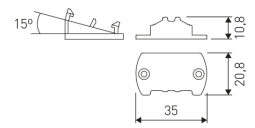

Dimensions

Product dimensions (mm) 20 x 610 x 15,7

Scheme

Scheme

Product

Real power (W)	10
Real luminous flux (Lm)	592
Luminous efficiency (Lm/W)	59
Beam angle (°)	60
Life time (h)	50000
IP	20
Electrical class insulation	Class 3
Photobiological risk	0 - Exempt
Operating temperature	from -20°C to 35°C
Electrical feeding	24 VDC

30 cm cable with Female power supply connector.

LD04400000002

30 cm cable with Male power supply connector.

LD04400000003

30 cm interconnection cable with Male - Female.

LD04400000041

2 fixing plates.

Scheme

LD04400000042

15° - 2 fixing plates.

Scheme

LD04400000043

30° - 2 fixing plates.

Scheme

LD04400000044

45° - 2 fixing plates.