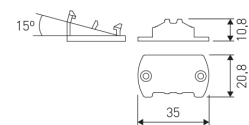

Dimensions

Product dimensions (mm) 20 x 610 x 15,7

Scheme

Scheme

Product

Real power (W)	10
Real luminous flux (Lm)	592
Luminous efficiency (Lm/W)	59
Beam angle (°)	60
Life time (h)	50000
IP	20
Electrical class insulation	Class 3
Photobiological risk	0 - Exempt
Operating temperature	from -20°C to 35°C
Electrical feeding	24 VDC

30 cm cable with Female power supply connector.

LD04400000002

30 cm cable with Male power supply connector.

LD04400000003

30 cm interconnection cable with Male - Female.

LD04400000041

2 fixing plates.

Scheme

LD04400000042

15° - 2 fixing plates.

Scheme

LD04400000043

30° - 2 fixing plates.

Scheme

LD04400000044

45° - 2 fixing plates.