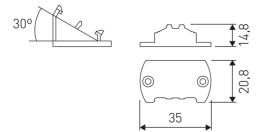

Dimensions

Product dimensions (mm) 20 x 610 x 15,7

Scheme

Scheme

Product

Real power (W)	10
Real luminous flux (Lm)	592
Luminous efficiency (Lm/W)	59
Beam angle (°)	60
Life time (h)	50000
IP	20
Electrical class insulation	Class 3
Photobiological risk	0 - Exempt
Operating temperature	from -20°C to 35°C
Electrical feeding	24 VDC

LD04400000042

15° - 2 fixing plates.

Scheme

LD04400000043

30° - 2 fixing plates.

Scheme

LD04400000044

45° - 2 fixing plates.