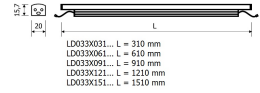

Dimensions

Product dimensions (mm) 20 x 610 x 15,7

Scheme

Scheme

Product

Real power (W)	10
Real luminous flux (Lm)	592
Luminous efficiency (Lm/W)	59
Beam angle (°)	60
Life time (h)	50000
IP	20
Electrical class insulation	Class 3
Photobiological risk	0 - Exempt
Operating temperature	from -20°C to 35°C
Electrical feeding	24 VDC

Control gear

Control gear Electronic Control Gear

Light source

Light source included	Yes
Light source	Led
Nominal power (W)	9
Colour temperature (K)	6500
CRI	80

Photometry

Photometry

Accessories

48/04 With terminals up to 4 mm² section. To join 5 mm² silicone cable to 13 mm².

Small format LED linear luminaire from the TROLL family PerfileLED.

DESCRIPTION

Small format LED linear luminaire from the TROLL family PerfileLED setting an advanced and innovative thermal balance system through passive dissipation with stable colour temperature of 6500° (cold white) optimised to be used as indoor or outdoor lighting where environmental integration was a relevant requirement such as bathrooms, kitchen furniture, shelves or retro-illumination. Designed for wall or ceiling surface mounted. Body profile built in extruded aluminium with IP65 connectors finished in grey. Luminaire built-in an optical system based on a lens made of synthetic material with an angle beam of 60°. Luminaire sets a 9 W LED source with CRI higher than 85 % and a chromatic dispersion lower than 3 SMCD. Fixture has a luminous flux of 592 Lm, with an efficiency of 59 Lm/W and a total consumption of 10 W. The average life for the luminaire is 50000 h (stabilised at a minimum flux of 70 % from the original). Luminaire is fed at 220-240V; 50/60 Hz. and needs a constant power auxiliary gear.