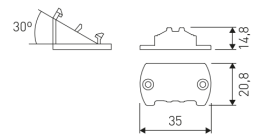

Dimensions

Product dimensions (mm) 20 x 610 x 15,7

Scheme

Scheme

Product

Real power (W)	10
Real luminous flux (Lm)	592
Luminous efficiency (Lm/W)	59
Beam angle (°)	60
Life time (h)	50000
IP	20
Electrical class insulation	Class 3
Photobiological risk	0 - Exempt
Operating temperature	from -20°C to 35°C
Electrical feeding	24 VDC

LD04400000042

15° - 2 fixing plates.

Scheme

LD04400000043

30° - 2 fixing plates.

Scheme

LD04400000044

45° - 2 fixing plates.