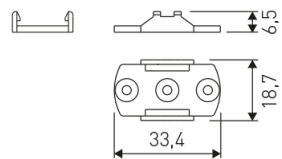

Dimensions

Product dimensions (mm) 20 x 610 x 15,7

Scheme

Scheme

Product

Real power (W)	10
Real luminous flux (Lm)	592
Luminous efficiency (Lm/W)	59
Beam angle (°)	60
Life time (h)	50000
IP	20
Electrical class insulation	Class 3
Photobiological risk	0 - Exempt
Operating temperature	from -20°C to 35°C
Electrical feeding	24 VDC

30 cm cable with Female power supply connector.

LD04400000002

30 cm cable with Male power supply connector.

LD04400000003

30 cm interconnection cable with Male - Female.

LD04400000041

2 fixing plates.

Scheme

LD04400000042

15° - 2 fixing plates.

Scheme

LD04400000043

30° - 2 fixing plates.

Scheme

LD04400000044

45° - 2 fixing plates.