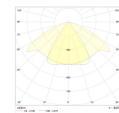

Dimensions

Product dimensions (mm) 20 x 610 x 15,7

Scheme

Scheme

Product

Real power (W)	10
Real luminous flux (Lm)	592
Luminous efficiency (Lm/W)	59
Beam angle (°)	60
Life time (h)	50000
IP	20
Electrical class insulation	Class 3
Photobiological risk	0 - Exempt
Operating temperature	from -20°C to 35°C
Electrical feeding	24 VDC

Control gear

Control gear Electronic Control Gear

Light source

Light source included	Yes
Light source	Led
Nominal power (W)	9
Colour temperature (K)	6500
CRI	80

Photometry

Photometry

Accessories

48/04 With terminals up to 4 mm² section. To join 5 mm² silicone cable to 13 mm².