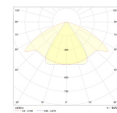

Photometry

Photometry