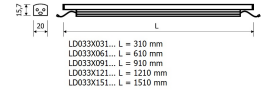

Dimensions

Product dimensions (mm) 20 x 910 x 15,7

Scheme

Scheme

Product

Real power (W)	14,8
Real luminous flux (Lm)	892
Luminous efficiency (Lm/W)	118
Beam angle (°)	60
Life time (h)	50000
IP	20
Electrical class insulation	Class 3
Photobiological risk	0 - Exempt
Operating temperature	from -20°C to 35°C
Electrical feeding	24 VDC

Control gear

Control gear Electronic Control Gear

Light source

Light source included	Yes
Light source	Led
Nominal power (W)	13,5
Colour temperature (K)	6500
CRI	80

Photometry

Photometry

Accessories

48/04 With terminals up to 4 mm² section. To join 5 mm² silicone cable to 13 mm².

Small format LED linear luminaire from the TROLL family PerfileLED.

DESCRIPTION

Small format LED linear luminaire from the TROLL family PerfileLED setting an advanced and innovative thermal balance system through passive dissipation with stable colour temperature of 6500° (cold white) optimised to be used as indoor or outdoor lighting where environmental integration was a relevant requirement such as bathrooms, kitchen furniture, shelves or retro-illumination. Designed for wall or ceiling surface mounted. Body profile built in extruded aluminium with IP65 connectors finished in grey. Luminaire built-in an optical system based on a lens made of synthetic material with an angle beam of 60°. Luminaire sets a 13,5 W LED source with CRI higher than 85 % and a chromatic dispersion lower than 3 SMCD. Fixture has a luminous flux of 892 Lm, with an efficiency of 118 Lm/W and a total consumption of 14,8 W. The average life for the luminaire is 50000 h (stabilised at a minimum flux of 70 % from the original). Luminaire is fed at 220-240V; 50/60 Hz. and needs a constant power auxiliary gear.