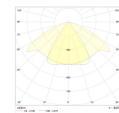

Photometry

Photometry