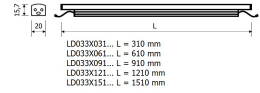

Dimensions

Product dimensions (mm) 20 x 910 x 15,7

Scheme

Scheme

Product

Real power (W)	14,8
Real luminous flux (Lm)	892
Luminous efficiency (Lm/W)	118
Beam angle (°)	60
Life time (h)	50000
IP	20
Electrical class insulation	Class 3
Photobiological risk	0 - Exempt
Operating temperature	from -20°C to 35°C
Electrical feeding	24 VDC

Control gear

Control gear Electronic Control Gear

Light source

Light source included	Yes
Light source	Led
Nominal power (W)	13,5
Colour temperature (K)	6500
CRI	80

Photometry

Photometry

Accessories

48/04 With terminals up to 4 mm² section. To join 5 mm² silicone cable to 13 mm².

Small format LED linear luminaire from the TROLL family PerfileLED.

DESCRIPTION

Small format LED linear luminaire from the TROLL family PerfileLED setting an advanced and innovative thermal balance system through passive dissipation with stable colour temperature of 6500° (cold white) optimised to be used as indoor or outdoor lighting where environmental integration was a relevant requirement such as bathrooms, kitchen furniture, shelves or retro-illumination. Designed for wall or ceiling surface mounted. Body profile built in extruded aluminium with IP65 connectors finished in grey. Luminaire built-in an optical system based on a lens made of synthetic material with an angle beam of 60°. Luminaire sets a 13,5 W LED source with CRI higher than 85 % and a chromatic dispersion lower than 3 SMCD. Fixture has a luminous flux of 892 Lm, with an efficiency of 118 Lm/W and a total consumption of 14,8 W. The average life for the luminaire is 50000 h (stabilised at a minimum flux of 70 % from the original). Luminaire is fed at 220-240V; 50/60 Hz. and needs a constant power auxiliary gear.