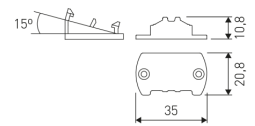

Scheme

LD04400000042

15° - 2 fixing plates.

Scheme

LD04400000043

30° - 2 fixing plates.

Scheme

LD04400000044

45° - 2 fixing plates.

Scheme