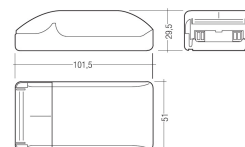

Scheme

73/DLP

Light dimming controller 12-24V. On/Off Push, Dali, 0-10V, 1-10V. (Master)