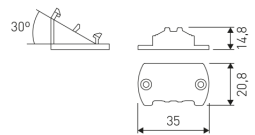

Scheme

LD04400000042

15° - 2 fixing plates.

Scheme

LD04400000043

30° - 2 fixing plates.

Scheme

LD04400000044

45° - 2 fixing plates.

Scheme