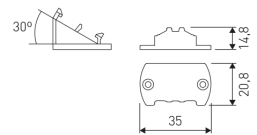

Dimensions

Product dimensions (mm) 20 x 1510 x 15,7

Scheme

Scheme

Product

Real power (W)	24,8
Real luminous flux (Lm)	1480
Luminous efficiency (Lm/W)	60
Beam angle (°)	60
Life time (h)	50000
IP	20
Electrical class insulation	Class 3
Photobiological risk	0 - Exempt
Operating temperature	from -20°C to 35°C
Electrical feeding	24 VDC

Scheme

71/LD3524

35W Power supply driver from the Troll family Standard DriverP.

Picture

Scheme

LD04400000042

15° - 2 fixing plates.

Scheme

LD04400000043

30° - 2 fixing plates.

Scheme

LD04400000044

45° - 2 fixing plates.

Scheme