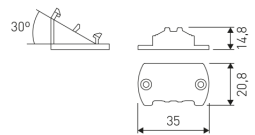

Dimensions

Product dimensions (mm) 20 x 1510 x 15,7

Scheme

Scheme

Product

Real power (W)	24,8
Real luminous flux (Lm)	1480
Luminous efficiency (Lm/W)	60
Beam angle (°)	60
Life time (h)	50000
IP	20
Electrical class insulation	Class 3
Photobiological risk	0 - Exempt
Operating temperature	from -20°C to 35°C
Electrical feeding	24 VDC

30 cm cable with Female power supply connector.

LD04400000002

30 cm cable with Male power supply connector.

LD04400000003

30 cm interconnection cable with Male - Female.

LD04400000041

2 fixing plates.

Scheme

LD04400000042

15° - 2 fixing plates.

Scheme

LD04400000043

30° - 2 fixing plates.

Scheme

LD04400000044

45° - 2 fixing plates.