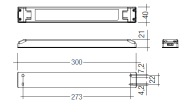

Dimensions

Product dimensions (mm) 20 x 1510 x 15,7

Scheme

Scheme

Product

Real power (W)	24,8
Real luminous flux (Lm)	1480
Luminous efficiency (Lm/W)	60
Beam angle (°)	60
Life time (h)	50000
IP	20
Electrical class insulation	Class 3
Photobiological risk	0 - Exempt
Operating temperature	from -20°C to 35°C
Electrical feeding	24 VDC

Picture

71/LD10024

96W Power supply driver from the Troll family Standard DriverP.

Picture

Scheme

71/LD18024

180W Power supply driver from the Troll family Standard DriverP

Picture