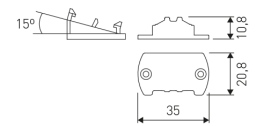

Dimensions

Product dimensions (mm) 20 x 1510 x 15,7

Scheme

Scheme

Product

Real power (W)	24,8
Real luminous flux (Lm)	1480
Luminous efficiency (Lm/W)	60
Beam angle (°)	60
Life time (h)	50000
IP	20
Electrical class insulation	Class 3
Photobiological risk	0 - Exempt
Operating temperature	from -20°C to 35°C
Electrical feeding	24 VDC

Scheme

71/LD3524

35W Power supply driver from the Troll family Standard DriverP.

Picture

Scheme

LD04400000042

15° - 2 fixing plates.

Scheme

LD04400000043

30° - 2 fixing plates.

Scheme

LD04400000044

45° - 2 fixing plates.

Scheme