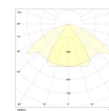

Dimensions

Product dimensions (mm) 20 x 1510 x 15,7

Scheme

Scheme

Product

Real power (W)	24,8
Real luminous flux (Lm)	1480
Luminous efficiency (Lm/W)	60
Beam angle (°)	60
Life time (h)	50000
IP	20
Electrical class insulation	Class 3
Photobiological risk	0 - Exempt
Operating temperature	from -20°C to 35°C
Electrical feeding	24 VDC

Control gear

Control gear Electronic Control Gear

Light source

Light source included	Yes
Light source	Led
Nominal power (W)	22,5
Colour temperature (K)	6500
CRI	80

Photometry

Photometry

Accessories

48/04 With terminals up to 4 mm² section. To join 5 mm² silicone cable to 13 mm².