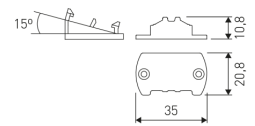

Dimensions

Product dimensions (mm) 20 x 1510 x 15,7

Scheme

Scheme

Product

Real power (W)	24,8
Real luminous flux (Lm)	1480
Luminous efficiency (Lm/W)	60
Beam angle (°)	60
Life time (h)	50000
IP	20
Electrical class insulation	Class 3
Photobiological risk	0 - Exempt
Operating temperature	from -20°C to 35°C
Electrical feeding	24 VDC

30 cm cable with Female power supply connector.

LD04400000002

30 cm cable with Male power supply connector.

LD04400000003

30 cm interconnection cable with Male - Female.

LD04400000041

2 fixing plates.

Scheme

LD04400000042

15° - 2 fixing plates.

Scheme

LD04400000043

30° - 2 fixing plates.

Scheme

LD04400000044

45° - 2 fixing plates.