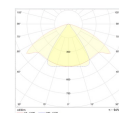

Dimensions

Product dimensions (mm) 20 x 1510 x 15,7

Scheme

Scheme

Product

Real power (W)	24,8
Real luminous flux (Lm)	1480
Luminous efficiency (Lm/W)	60
Beam angle (°)	60
Life time (h)	50000
IP	20
Electrical class insulation	Class 3
Photobiological risk	0 - Exempt
Operating temperature	from -20°C to 35°C
Electrical feeding	24 VDC

Control gear

Control gear Electronic Control Gear

Light source

Light source included	Yes
Light source	Led
Nominal power (W)	22,5
Colour temperature (K)	6500
CRI	80

Photometry

Photometry

Accessories

48/04 With terminals up to 4 mm² section. To join 5 mm² silicone cable to 13 mm².