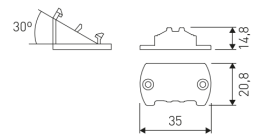

Dimensions

Product dimensions (mm) 20 x 1510 x 15,7

Scheme

Scheme

Product

Real power (W)	24,8
Real luminous flux (Lm)	1480
Luminous efficiency (Lm/W)	60
Beam angle (°)	60
Life time (h)	50000
IP	20
Electrical class insulation	Class 3
Photobiological risk	0 - Exempt
Operating temperature	from -20°C to 35°C
Electrical feeding	24 VDC

LD04400000042

15° - 2 fixing plates.

Scheme

LD04400000043

30° - 2 fixing plates.

Scheme

LD04400000044

45° - 2 fixing plates.