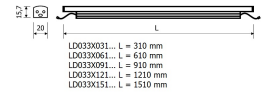

Dimensions

Product dimensions (mm) 20 x 1510 x 15,7

Scheme

Scheme

Product

Real power (W)	24,8
Real luminous flux (Lm)	1480
Luminous efficiency (Lm/W)	60
Beam angle (°)	60
Life time (h)	50000
IP	20
Electrical class insulation	Class 3
Photobiological risk	0 - Exempt
Operating temperature	from -20°C to 35°C
Electrical feeding	24 VDC

Control gear

Control gear Electronic Control Gear

Light source

Light source included	Yes
Light source	Led
Nominal power (W)	22,5
Colour temperature (K)	6500
CRI	80

Photometry

Photometry

Accessories

48/04 With terminals up to 4 mm² section. To join 5 mm² silicone cable to 13 mm².

Small format LED linear luminaire from the TROLL family Perfiled.

DESCRIPTION

Small format LED linear luminaire from the TROLL family Perfiled setting an advanced and innovative thermal balance system through passive dissipation with stable colour temperature of 6500° (cold white) optimised to be used as indoor or outdoor lighting where environmental integration was a relevant requirement such as bathrooms, kitchen furniture, shelves or retro-illumination. Designed for wall or ceiling surface mounted. Body profile built in extruded aluminium with IP65 connectors finished in grey. Luminaire built-in an optical system based on a lens made of synthetic material with an angle beam of 60°. Luminaire sets a 22,5 W LED source with CRI higher than 85 % and a chromatic dispersion lower than 3 SMCD. Fixture has a luminous flux of 1480 Lm, with an efficiency of 60 Lm/W and a total consumption of 24,8 W. The average life for the luminaire is 50000 h (stabilised at a minimum flux of 70 % from the original). Luminaire is fed at 220-240V; 50/60 Hz. and needs a constant power auxiliary gear.