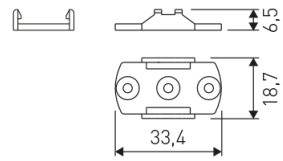

Dimensions

Product dimensions (mm) 20 x 1510 x 15,7

Scheme

Scheme

Product

Real power (W)	24,8
Real luminous flux (Lm)	1480
Luminous efficiency (Lm/W)	60
Beam angle (°)	60
Life time (h)	50000
IP	20
Electrical class insulation	Class 3
Photobiological risk	0 - Exempt
Operating temperature	from -20°C to 35°C
Electrical feeding	24 VDC

Scheme

71/LD3524

35W Power supply driver from the Troll family Standard DriverP.

Picture

Scheme

LD04400000042

15° - 2 fixing plates.

Scheme

LD04400000043

30° - 2 fixing plates.

Scheme

LD04400000044

45° - 2 fixing plates.

Scheme