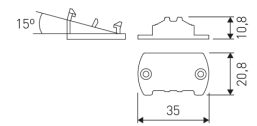

Dimensions

Product dimensions (mm) 20 x 1510 x 15,7

Scheme

Scheme

Product

Real power (W)	24,8
Real luminous flux (Lm)	1480
Luminous efficiency (Lm/W)	60
Beam angle (°)	60
Life time (h)	50000
IP	20
Electrical class insulation	Class 3
Photobiological risk	0 - Exempt
Operating temperature	from -20°C to 35°C
Electrical feeding	24 VDC

30 cm cable with Female power supply connector.

LD04400000002

30 cm cable with Male power supply connector.

LD04400000003

30 cm interconnection cable with Male - Female.

LD04400000041

2 fixing plates.

Scheme

LD04400000042

15° - 2 fixing plates.

Scheme

LD04400000043

30° - 2 fixing plates.

Scheme

LD04400000044

45° - 2 fixing plates.