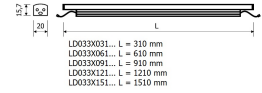

Dimensions

Product dimensions (mm) 20 x 1510 x 15,7

Scheme

Scheme

Product

Real power (W)	24,8
Real luminous flux (Lm)	1480
Luminous efficiency (Lm/W)	60
Beam angle (°)	60
Life time (h)	50000
IP	20
Electrical class insulation	Class 3
Photobiological risk	0 - Exempt
Operating temperature	from -20°C to 35°C
Electrical feeding	24 VDC

Control gear

Control gear Electronic Control Gear

Light source

Light source included	Yes
Light source	Led
Nominal power (W)	22,5
Colour temperature (K)	6500
CRI	80

Photometry

Photometry

Accessories

48/04 With terminals up to 4 mm² section. To join 5 mm² silicone cable to 13 mm².

Small format LED linear luminaire from the TROLL family PerfileLED.

DESCRIPTION

Small format LED linear luminaire from the TROLL family PerfileLED setting an advanced and innovative thermal balance system through passive dissipation with stable colour temperature of 6500° (cold white) optimised to be used as indoor or outdoor lighting where environmental integration was a relevant requirement such as bathrooms, kitchen furniture, shelves or retro-illumination. Designed for wall or ceiling surface mounted. Body profile built in extruded aluminium with IP65 connectors finished in grey. Luminaire built-in an optical system based on a lens made of synthetic material with an angle beam of 60°. Luminaire sets a 22,5 W LED source with CRI higher than 85 % and a chromatic dispersion lower than 3 SMCD. Fixture has a luminous flux of 1480 Lm, with an efficiency of 60 Lm/W and a total consumption of 24,8 W. The average life for the luminaire is 50000 h (stabilised at a minimum flux of 70 % from the original). Luminaire is fed at 220-240V; 50/60 Hz. and needs a constant power auxiliary gear.