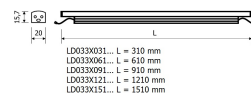

Dimensions

Product dimensions (mm) 20 x 1510 x 15,7

Scheme

Scheme

Product

Real power (W)	24,8
Real luminous flux (Lm)	1480
Luminous efficiency (Lm/W)	60
Beam angle (°)	60
Life time (h)	50000
IP	20
Electrical class insulation	Class 3
Photobiological risk	0 - Exempt
Operating temperature	from -20°C to 35°C
Electrical feeding	24 VDC

Control gear

Control gear Electronic Control Gear

Light source

Light source included	Yes
Light source	Led
Nominal power (W)	22,5
Colour temperature (K)	6500
CRI	80

Photometry

Photometry

Accessories

48/04 With terminals up to 4 mm² section. To join 5 mm² silicone cable to 13 mm².

Small format LED linear luminaire from the TROLL family Perfiled.

DESCRIPTION

Small format LED linear luminaire from the TROLL family Perfiled setting an advanced and innovative thermal balance system through passive dissipation with stable colour temperature of 6500° (cold white) optimised to be used as indoor or outdoor lighting where environmental integration was a relevant requirement such as bathrooms, kitchen furniture, shelves or retro-illumination. Designed for wall or ceiling surface mounted. Body profile built in extruded aluminium with IP65 connectors finished in grey. Luminaire built-in an optical system based on a lens made of synthetic material with an angle beam of 60°. Luminaire sets a 22,5 W LED source with CRI higher than 85 % and a chromatic dispersion lower than 3 SMCD. Fixture has a luminous flux of 1480 Lm, with an efficiency of 60 Lm/W and a total consumption of 24,8 W. The average life for the luminaire is 50000 h (stabilised at a minimum flux of 70 % from the original). Luminaire is fed at 220-240V; 50/60 Hz. and needs a constant power auxiliary gear.