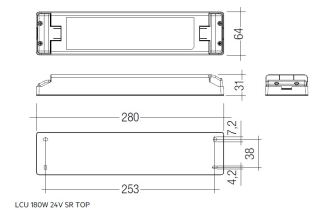

Dimensions

Product dimensions (mm) 20 x 1510 x 15,7

Scheme

Scheme

Product

Real power (W)	24,8
Real luminous flux (Lm)	1480
Luminous efficiency (Lm/W)	60
Beam angle (°)	60
Life time (h)	50000
IP	20
Electrical class insulation	Class 3
Photobiological risk	0 - Exempt
Operating temperature	from -20°C to 35°C
Electrical feeding	24 VDC

Picture

71/LD10024

96W Power supply driver from the Troll family Standard DriverP.

Picture

Scheme

71/LD18024

180W Power supply driver from the Troll family Standard DriverP

Picture

Scheme

71/LD3524

35W Power supply driver from the Troll family Standard DriverP.

Picture

Scheme

LD04400000042

15° - 2 fixing plates.

Scheme

LD04400000043

30° - 2 fixing plates.

Scheme

LD04400000044

45° - 2 fixing plates.

Scheme