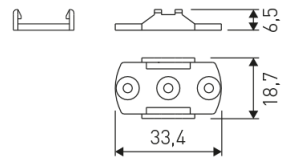

Dimensions

Product dimensions (mm) 20 x 310 x 15,7

Scheme

Scheme

Product

Real power (W)	5
Real luminous flux (Lm)	255
Luminous efficiency (Lm/W)	120,7
Beam angle (°)	51
Life time (h)	50000
IP	20
Electrical class insulation	Class 3
Photobiological risk	0 - Exempt
Operating temperature	from -20°C to 35°C
Electrical feeding	24 VDC

LD04400000001

30 cm cable with Female power supply connector.

LD04400000002

30 cm cable with Male power supply connector.

LD04400000003

30 cm interconnection cable with Male - Female.

LD04400000041

2 fixing plates.

Scheme

LD04400000042

15° - 2 fixing plates.

Scheme

LD04400000043

30° - 2 fixing plates.

Scheme

LD04400000044