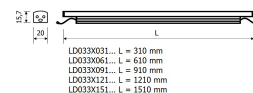

Dimensions

Product dimensions (mm) 20 x 310 x 15,7

Scheme

Scheme

Product

Real power (W)	5
Real luminous flux (Lm)	255
Luminous efficiency (Lm/W)	120,7
Beam angle (°)	51
Life time (h)	50000
IP	20
Electrical class insulation	Class 3
Photobiological risk	0 - Exempt
Operating temperature	from -20°C to 35°C
Electrical feeding	24 VDC

Control gear

Control gear Electronic Control Gear

Light source

Light source included	Yes
Light source	Led
Nominal power (W)	4,5
Colour temperature (K)	3000
CRI	80

Photometry

Photometry

Accessories

48/04 With terminals up to 4 mm² section. To join 5 mm² silicone cable to 13 mm².

Small format LED linear luminaire from the TROLL family Perfiled.

DESCRIPTION

Small format LED linear luminaire from the TROLL family Perfiled setting an advanced and innovative thermal balance system through passive dissipation with stable colour temperature of 3000° K (warm white) optimised to be used as indoor or outdoor lighting where environmental integration was a relevant requirement such as bathrooms, kitchen furniture, shelves or retro-illumination. Designed for wall or ceiling surface mounted. Body profile built in extruded aluminium with IP65 connectors finished in grey. Luminaire built-in an optical system based on a lens made of synthetic material with an angle beam of 60°. Luminaire sets a 4,5 W LED source with CRI higher than 85 % and a chromatic dispersion lower than 3 SMCD. Fixture has a luminous flux of 255 Lm, with an efficiency of 120,7 Lm/W and a total consumption of 5 W. The average life for the luminaire is 50000 h (stabilised at a minimum flux of 70 % from the original). Luminaire is fed at 220-240V; 50/60 Hz. and needs a constant power auxiliary gear.