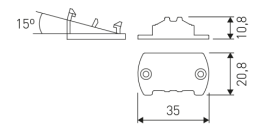

Dimensions

Product dimensions (mm) 20 x 310 x 15,7

Scheme

Scheme

Product

Real power (W)	5
Real luminous flux (Lm)	255
Luminous efficiency (Lm/W)	120,7
Beam angle (°)	51
Life time (h)	50000
IP	20
Electrical class insulation	Class 3
Photobiological risk	0 - Exempt
Operating temperature	from -20°C to 35°C
Electrical feeding	24 VDC

LD04400000001

30 cm cable with Female power supply connector.

LD04400000002

30 cm cable with Male power supply connector.

LD04400000003

30 cm interconnection cable with Male - Female.

LD04400000041

2 fixing plates.

Scheme

LD04400000042

15° - 2 fixing plates.

Scheme

LD04400000043

30° - 2 fixing plates.

Scheme

LD04400000044