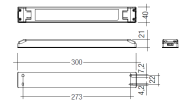

Dimensions

Product dimensions (mm) 20 x 310 x 15,7

Scheme

Scheme

Product

Real power (W)	5
Real luminous flux (Lm)	255
Luminous efficiency (Lm/W)	120,7
Beam angle (°)	51
Life time (h)	50000
IP	20
Electrical class insulation	Class 3
Photobiological risk	0 - Exempt
Operating temperature	from -20°C to 35°C
Electrical feeding	24 VDC

Pictograms

Picture

71/LD10024

96W Power supply driver from the Troll family Standard DriverP.

Picture

Scheme

71/LD18024

180W Power supply driver from the Troll family Standard DriverP