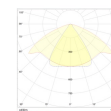

Dimensions

Product dimensions (mm) 20 x 310 x 15,7

Scheme

Scheme

Product

Real power (W)	5
Real luminous flux (Lm)	255
Luminous efficiency (Lm/W)	120,7
Beam angle (°)	51
Life time (h)	50000
IP	20
Electrical class insulation	Class 3
Photobiological risk	0 - Exempt
Operating temperature	from -20°C to 35°C
Electrical feeding	24 VDC

Control gear

Control gear Electronic Control Gear

Light source

Light source included	Yes
Light source	Led
Nominal power (W)	4,5
Colour temperature (K)	3000
CRI	80

Photometry

Photometry

Accessories

48/04 With terminals up to 4 mm² section. To join 5 mm² silicone cable to 13 mm².