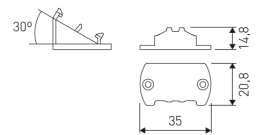

Dimensions

Product dimensions (mm) 20 x 310 x 15,7

Scheme

Scheme

Product

Real power (W)	5
Real luminous flux (Lm)	255
Luminous efficiency (Lm/W)	120,7
Beam angle (°)	51
Life time (h)	50000
IP	20
Electrical class insulation	Class 3
Photobiological risk	0 - Exempt
Operating temperature	from -20°C to 35°C
Electrical feeding	24 VDC

Scheme

LD04400000042

15° - 2 fixing plates.

Scheme

LD04400000043

30° - 2 fixing plates.

Scheme

LD04400000044