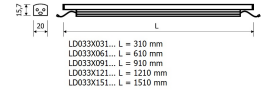

Dimensions

Product dimensions (mm) 20 x 310 x 15,7

Scheme

Scheme

Product

Real power (W)	5
Real luminous flux (Lm)	255
Luminous efficiency (Lm/W)	120,7
Beam angle (°)	51
Life time (h)	50000
IP	20
Electrical class insulation	Class 3
Photobiological risk	0 - Exempt
Operating temperature	from -20°C to 35°C
Electrical feeding	24 VDC

Control gear

Control gear Electronic Control Gear

Light source

Light source included	Yes
Light source	Led
Nominal power (W)	4,5
Colour temperature (K)	3000
CRI	80

Photometry

Photometry

Accessories

48/04 With terminals up to 4 mm² section. To join 5 mm² silicone cable to 13 mm².

Small format LED linear luminaire from the TROLL family Perfiled.

DESCRIPTION

Small format LED linear luminaire from the TROLL family Perfiled setting an advanced and innovative thermal balance system through passive dissipation with stable colour temperature of 3000° K (warm white) optimised to be used as indoor or outdoor lighting where environmental integration was a relevant requirement such as bathrooms, kitchen furniture, shelves or retro-illumination. Designed for wall or ceiling surface mounted. Body profile built in extruded aluminium with IP65 connectors finished in grey. Luminaire built-in an optical system based on a lens made of synthetic material with an angle beam of 60°. Luminaire sets a 4,5 W LED source with CRI higher than 85 % and a chromatic dispersion lower than 3 SMCD. Fixture has a luminous flux of 255 Lm, with an efficiency of 120,7 Lm/W and a total consumption of 5 W. The average life for the luminaire is 50000 h (stabilised at a minimum flux of 70 % from the original). Luminaire is fed at 220-240V; 50/60 Hz. and needs a constant power auxiliary gear.