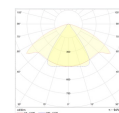

Dimensions

Product dimensions (mm) 20 x 310 x 15,7

Scheme

Scheme

Product

Real power (W)	5
Real luminous flux (Lm)	255
Luminous efficiency (Lm/W)	120,7
Beam angle (°)	51
Life time (h)	50000
IP	20
Electrical class insulation	Class 3
Photobiological risk	0 - Exempt
Operating temperature	from -20°C to 35°C
Electrical feeding	24 VDC

Control gear

Control gear Electronic Control Gear

Light source

Light source included	Yes
Light source	Led
Nominal power (W)	4,5
Colour temperature (K)	3000
CRI	80

Photometry

Photometry

Accessories

48/04 With terminals up to 4 mm² section. To join 5 mm² silicone cable to 13 mm².