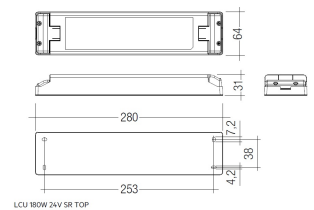

Dimensions

Product dimensions (mm) 20 x 610 x 15,7

Scheme

Scheme

Product

Real power (W)	10
Real luminous flux (Lm)	503
Luminous efficiency (Lm/W)	50
Beam angle (°)	60
Life time (h)	50000
IP	20
Electrical class insulation	Class 3
Photobiological risk	0 - Exempt
Operating temperature	from -20°C to 35°C
Electrical feeding	24 VDC

Picture

71/LD10024

96W Power supply driver from the Troll family Standard DriverP.

Picture

Scheme

71/LD18024

180W Power supply driver from the Troll family Standard DriverP

Picture

Scheme

71/LD3524

35W Power supply driver from the Troll family Standard DriverP.

Picture

Scheme

LD04400000042

15° - 2 fixing plates.

Scheme

LD04400000043

30° - 2 fixing plates.

Scheme

LD04400000044

45° - 2 fixing plates.

Scheme