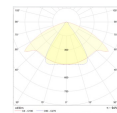

Dimensions

Product dimensions (mm) 20 x 610 x 15,7

Scheme

Scheme

Product

Real power (W)	10
Real luminous flux (Lm)	503
Luminous efficiency (Lm/W)	50
Beam angle (°)	60
Life time (h)	50000
IP	20
Electrical class insulation	Class 3
Photobiological risk	0 - Exempt
Operating temperature	from -20°C to 35°C
Electrical feeding	24 VDC

Control gear

Control gear Electronic Control Gear

Light source

Light source included	Yes
Light source	Led
Nominal power (W)	9
Colour temperature (K)	3000
CRI	80

Photometry

Photometry

Accessories

48/04 With terminals up to 4 mm² section. To join 5 mm² silicone cable to 13 mm².