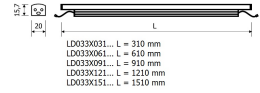

Dimensions

Product dimensions (mm) 20 x 610 x 15,7

Scheme

Scheme

Product

Real power (W)	10
Real luminous flux (Lm)	503
Luminous efficiency (Lm/W)	50
Beam angle (°)	60
Life time (h)	50000
IP	20
Electrical class insulation	Class 3
Photobiological risk	0 - Exempt
Operating temperature	from -20°C to 35°C
Electrical feeding	24 VDC

Control gear

Control gear Electronic Control Gear

Light source

Light source included	Yes
Light source	Led
Nominal power (W)	9
Colour temperature (K)	3000
CRI	80

Photometry

Photometry

Accessories

48/04 With terminals up to 4 mm² section. To join 5 mm² silicone cable to 13 mm².

Small format LED linear luminaire from the TROLL family PerfileLED.

DESCRIPTION

Small format LED linear luminaire from the TROLL family PerfileLED setting an advanced and innovative thermal balance system through passive dissipation with stable colour temperature of 3000° K (warm white) optimised to be used as indoor or outdoor lighting where environmental integration was a relevant requirement such as bathrooms, kitchen furniture, shelves or retro-illumination. Designed for wall or ceiling surface mounted. Body profile built in extruded aluminium with IP65 connectors finished in grey. Luminaire built-in an optical system based on a lens made of synthetic material with an angle beam of 60°. Luminaire sets a 9 W LED source with CRI higher than 85 % and a chromatic dispersion lower than 3 SMCD. Fixture has a luminous flux of 503 Lm, with an efficiency of 50 Lm/W and a total consumption of 10 W. The average life for the luminaire is 50000 h (stabilised at a minimum flux of 70 % from the original). Luminaire is fed at 220-240V; 50/60 Hz. and needs a constant power auxiliary gear.