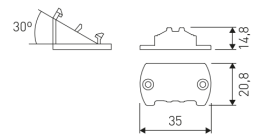

Dimensions

Product dimensions (mm) 20 x 610 x 15,7

Scheme

Scheme

Product

Real power (W)	10
Real luminous flux (Lm)	503
Luminous efficiency (Lm/W)	50
Beam angle (°)	60
Life time (h)	50000
IP	20
Electrical class insulation	Class 3
Photobiological risk	0 - Exempt
Operating temperature	from -20°C to 35°C
Electrical feeding	24 VDC

Scheme

71/LD3524

35W Power supply driver from the Troll family Standard DriverP.

Picture

Scheme

LD04400000042

15° - 2 fixing plates.

Scheme

LD04400000043

30° - 2 fixing plates.

Scheme

LD04400000044

45° - 2 fixing plates.

Scheme