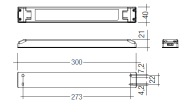

Dimensions

Product dimensions (mm) 20 x 610 x 15,7

Scheme

Scheme

Product

Real power (W)	10
Real luminous flux (Lm)	503
Luminous efficiency (Lm/W)	50
Beam angle (°)	60
Life time (h)	50000
IP	20
Electrical class insulation	Class 3
Photobiological risk	0 - Exempt
Operating temperature	from -20°C to 35°C
Electrical feeding	24 VDC

Picture

71/LD10024

96W Power supply driver from the Troll family Standard DriverP.

Picture

Scheme

71/LD18024

180W Power supply driver from the Troll family Standard DriverP

Picture