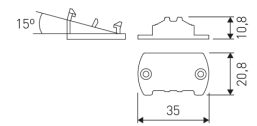

Dimensions

Product dimensions (mm) 20 x 610 x 15,7

Scheme

Scheme

Product

Real power (W)	10
Real luminous flux (Lm)	503
Luminous efficiency (Lm/W)	50
Beam angle (°)	60
Life time (h)	50000
IP	20
Electrical class insulation	Class 3
Photobiological risk	0 - Exempt
Operating temperature	from -20°C to 35°C
Electrical feeding	24 VDC

Scheme

71/LD3524

35W Power supply driver from the Troll family Standard DriverP.

Picture

Scheme

LD04400000042

15° - 2 fixing plates.

Scheme

LD04400000043

30° - 2 fixing plates.

Scheme

LD04400000044

45° - 2 fixing plates.

Scheme