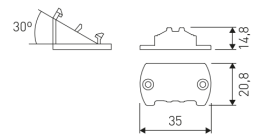

Dimensions

Product dimensions (mm) 20 x 910 x 15,7

Scheme

Scheme

Product

Real power (W)	14,8
Real luminous flux (Lm)	750
Luminous efficiency (Lm/W)	51
Beam angle (°)	60
Life time (h)	50000
IP	20
Electrical class insulation	Class 3
Photobiological risk	0 - Exempt
Operating temperature	from -20°C to 35°C
Electrical feeding	24 VDC

Scheme

LD04400000042

15° - 2 fixing plates.

Scheme

LD04400000043

30° - 2 fixing plates.

Scheme

LD04400000044