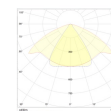

Dimensions

Product dimensions (mm) 20 x 910 x 15,7

Scheme

Scheme

Product

Real power (W)	14,8
Real luminous flux (Lm)	750
Luminous efficiency (Lm/W)	51
Beam angle (°)	60
Life time (h)	50000
IP	20
Electrical class insulation	Class 3
Photobiological risk	0 - Exempt
Operating temperature	from -20°C to 35°C
Electrical feeding	24 VDC

Control gear

Control gear Electronic Control Gear

Light source

Light source included	Yes
Light source	Led
Nominal power (W)	13,5
Colour temperature (K)	3000
CRI	80

Photometry

Photometry

Accessories

48/04 With terminals up to 4 mm² section. To join 5 mm² silicone cable to 13 mm².