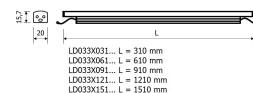

Dimensions

Product dimensions (mm) 20 x 910 x 15,7

Scheme

Scheme

Product

Real power (W)	14,8
Real luminous flux (Lm)	750
Luminous efficiency (Lm/W)	51
Beam angle (°)	60
Life time (h)	50000
IP	20
Electrical class insulation	Class 3
Photobiological risk	0 - Exempt
Operating temperature	from -20°C to 35°C
Electrical feeding	24 VDC

Control gear

Control gear Electronic Control Gear

Light source

Light source included	Yes
Light source	Led
Nominal power (W)	13,5
Colour temperature (K)	3000
CRI	80

Photometry

Photometry

Small format LED linear luminaire from the TROLL family PerfileLED.

DESCRIPTION

Small format LED linear luminaire from the TROLL family PerfileLED setting an advanced and innovative thermal balance system through passive dissipation with stable colour temperature of 3000° K (warm white) optimised to be used as indoor or outdoor lighting where environmental integration was a relevant requirement such as bathrooms, kitchen furniture, shelves or retro-illumination. Designed for wall or ceiling surface mounted. Body profile built in extruded aluminium with IP65 connectors finished in grey. Luminaire built-in an optical system based on a lens made of synthetic material with an angle beam of 60°. Luminaire sets a 13,5 W LED source with CRI higher than 85 % and a chromatic dispersion lower than 3 SMCD. Fixture has a luminous flux of 750 Lm, with an efficiency of 51 Lm/W and a total consumption of 14,8 W. The average life for the luminaire is 50000 h (stabilised at a minimum flux of 70 % from the original). Luminaire is fed at 220-240V; 50/60 Hz. and needs a constant power auxiliary gear.

30 cm interconnection cable with Male - Female.

LD04400000041

2 fixing plates.

Scheme

LD04400000042

15° - 2 fixing plates.

Scheme

LD04400000043