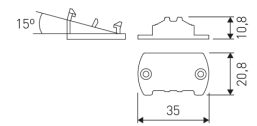

Dimensions

Product dimensions (mm) 20 x 910 x 15,7

Scheme

Scheme

Product

Real power (W)	14,8
Real luminous flux (Lm)	750
Luminous efficiency (Lm/W)	51
Beam angle (°)	60
Life time (h)	50000
IP	20
Electrical class insulation	Class 3
Photobiological risk	0 - Exempt
Operating temperature	from -20°C to 35°C
Electrical feeding	24 VDC

LD04400000001

30 cm cable with Female power supply connector.

LD04400000002

30 cm cable with Male power supply connector.

LD04400000003

30 cm interconnection cable with Male - Female.

LD04400000041

2 fixing plates.

Scheme

LD04400000042

15° - 2 fixing plates.

Scheme

LD04400000043

30° - 2 fixing plates.

Scheme

LD04400000044