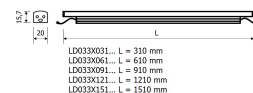

Dimensions

Product dimensions (mm) 20 x 910 x 15,7

Scheme

Scheme

Product

Real power (W)	14,8
Real luminous flux (Lm)	750
Luminous efficiency (Lm/W)	51
Beam angle (°)	60
Life time (h)	50000
IP	20
Electrical class insulation	Class 3
Photobiological risk	0 - Exempt
Operating temperature	from -20°C to 35°C
Electrical feeding	24 VDC

Control gear

Control gear Electronic Control Gear

Light source

Light source included	Yes
Light source	Led
Nominal power (W)	13,5
Colour temperature (K)	3000
CRI	80

Photometry

Photometry

Accessories

48/04 With terminals up to 4 mm² section. To join 5 mm² silicone cable to 13 mm².

Small format LED linear luminaire from the TROLL family PerfileLED.

DESCRIPTION

Small format LED linear luminaire from the TROLL family PerfileLED setting an advanced and innovative thermal balance system through passive dissipation with stable colour temperature of 3000° K (warm white) optimised to be used as indoor or outdoor lighting where environmental integration was a relevant requirement such as bathrooms, kitchen furniture, shelves or retro-illumination. Designed for wall or ceiling surface mounted. Body profile built in extruded aluminium with IP65 connectors finished in grey. Luminaire built-in an optical system based on a lens made of synthetic material with an angle beam of 60°. Luminaire sets a 13,5 W LED source with CRI higher than 85 % and a chromatic dispersion lower than 3 SMCD. Fixture has a luminous flux of 750 Lm, with an efficiency of 51 Lm/W and a total consumption of 14,8 W. The average life for the luminaire is 50000 h (stabilised at a minimum flux of 70 % from the original). Luminaire is fed at 220-240V; 50/60 Hz. and needs a constant power auxiliary gear.