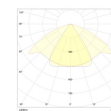

Photometry

Photometry

Small format LED linear luminaire from the TROLL family PerfileLED.

DESCRIPTION

Small format LED linear luminaire from the TROLL family PerfileLED setting an advanced and innovative thermal balance system through passive dissipation with stable colour temperature of 3000° K (warm white) optimised to be used as indoor or outdoor lighting where environmental integration was a relevant requirement such as bathrooms, kitchen furniture, shelves or retro-illumination. Designed for wall or ceiling surface mounted. Body profile built in extruded aluminium with IP65 connectors finished in grey. Luminaire built-in an optical system based on a lens made of synthetic material with an angle beam of 60°. Luminaire sets a 13,5 W LED source with CRI higher than 85 % and a chromatic dispersion lower than 3 SMCD. Fixture has a luminous flux of 750 Lm, with an efficiency of 51 Lm/W and a total consumption of 14,8 W. The average life for the luminaire is 50000 h (stabilised at a minimum flux of 70 % from the original). Luminaire is fed at 220-240V; 50/60 Hz. and needs a constant power auxiliary gear.

Item code	LD033609114011
Product type	IN
Category	Surface Linears
Family	Led Profile
Subfamily	Perfiled
Materials	Body profile built in extruded aluminium with IP65 connectors.
Optical system	Luminaire built-in an optical system based on a lens made of synthetic material.
Installation instructions	Luminaire designed for wall or ceiling surface mounted.