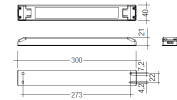

Dimensions

Product dimensions (mm) 20 x 910 x 15,7

Scheme

Scheme

Product

Real power (W)	14,8
Real luminous flux (Lm)	750
Luminous efficiency (Lm/W)	51
Beam angle (°)	60
Life time (h)	50000
IP	20
Electrical class insulation	Class 3
Photobiological risk	0 - Exempt
Operating temperature	from -20°C to 35°C
Electrical feeding	24 VDC

Pictograms

Picture

71/LD10024

96W Power supply driver from the Troll family Standard DriverP.

Picture

Scheme

71/LD18024

180W Power supply driver from the Troll family Standard DriverP