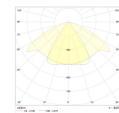

Dimensions

Product dimensions (mm) 20 x 1210 x 15,7

Scheme

Scheme

Product

Real power (W)	19,8
Real luminous flux (Lm)	1000
Luminous efficiency (Lm/W)	51
Beam angle (°)	60
Life time (h)	50000
IP	20
Electrical class insulation	Class 3
Photobiological risk	0 - Exempt
Operating temperature	from -20°C to 35°C
Electrical feeding	24 VDC

Control gear

Control gear Electronic Control Gear

Light source

Light source included	Yes
Light source	Led
Nominal power (W)	18
Colour temperature (K)	3000
CRI	80

Photometry

Photometry

Accessories

48/04 With terminals up to 4 mm² section. To join 5 mm² silicone cable to 13 mm².