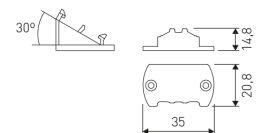

Dimensions

Product dimensions (mm) 20 x 1210 x 15,7

Scheme

Scheme

Product

Real power (W)	19,8
Real luminous flux (Lm)	1000
Luminous efficiency (Lm/W)	51
Beam angle (°)	60
Life time (h)	50000
IP	20
Electrical class insulation	Class 3
Photobiological risk	0 - Exempt
Operating temperature	from -20°C to 35°C
Electrical feeding	24 VDC

Scheme

LD044000000042	15° - 2 fixing plates.
----------------	------------------------

Scheme

LD044000000043	30° - 2 fixing plates.
----------------	------------------------

Scheme

LD044000000044	45° - 2 fixing plates.
----------------	------------------------