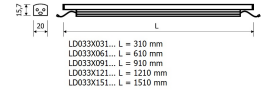

Dimensions

Product dimensions (mm) 20 x 1210 x 15,7

Scheme

Scheme

Product

Real power (W)	19,8
Real luminous flux (Lm)	1000
Luminous efficiency (Lm/W)	51
Beam angle (°)	60
Life time (h)	50000
IP	20
Electrical class insulation	Class 3
Photobiological risk	0 - Exempt
Operating temperature	from -20°C to 35°C
Electrical feeding	24 VDC

Control gear

Control gear Electronic Control Gear

Light source

Light source included	Yes
Light source	Led
Nominal power (W)	18
Colour temperature (K)	3000
CRI	80

Photometry

Photometry

Accessories

48/04 With terminals up to 4 mm² section. To join 5 mm² silicone cable to 13 mm².

Small format LED linear luminaire from the TROLL family PerfileLED.

DESCRIPTION

Small format LED linear luminaire from the TROLL family PerfileLED setting an advanced and innovative thermal balance system through passive dissipation with stable colour temperature of 3000° K (warm white) optimised to be used as indoor or outdoor lighting where environmental integration was a relevant requirement such as bathrooms, kitchen furniture, shelves or retro-illumination. Designed for wall or ceiling surface mounted. Body profile built in extruded aluminium with IP65 connectors finished in grey. Luminaire built-in an optical system based on a lens made of synthetic material with an angle beam of 60°. Luminaire sets a 18 W LED source with CRI higher than 85 % and a chromatic dispersion lower than 3 SMCD. Fixture has a luminous flux of 1000 Lm, with an efficiency of 51 Lm/W and a total consumption of 19,8 W. The average life for the luminaire is 50000 h (stabilised at a minimum flux of 70 % from the original). Luminaire is fed at 220-240V; 50/60 Hz. and needs a constant power auxiliary gear.