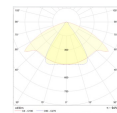

Dimensions

Product dimensions (mm) 20 x 1210 x 15,7

Scheme

Scheme

Product

Real power (W)	19,8
Real luminous flux (Lm)	1000
Luminous efficiency (Lm/W)	51
Beam angle (°)	60
Life time (h)	50000
IP	20
Electrical class insulation	Class 3
Photobiological risk	0 - Exempt
Operating temperature	from -20°C to 35°C
Electrical feeding	24 VDC

Control gear

Control gear Electronic Control Gear

Light source

Light source included	Yes
Light source	Led
Nominal power (W)	18
Colour temperature (K)	3000
CRI	80

Photometry

Photometry

Accessories

48/04 With terminals up to 4 mm² section. To join 5 mm² silicone cable to 13 mm².