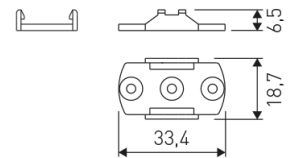

LD044000000042	15° - 2 fixing plates.