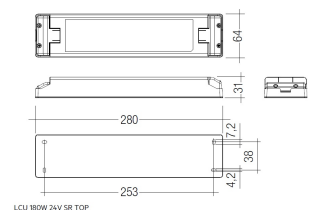

Picture

71/LD10024

96W Power supply driver from the Troll family Standard DriverP.

Picture

Scheme

71/LD15024

150W - Power supply 120-240Vac/24V.

Picture

71/LD18024

180W Power supply driver from the Troll family Standard DriverP

Picture

Scheme