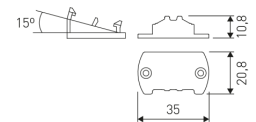

Dimensions

Product dimensions (mm) 20 x 1210 x 15,7

Scheme

Scheme

Product

Real power (W)	19,8
Real luminous flux (Lm)	1000
Luminous efficiency (Lm/W)	51
Beam angle (°)	60
Life time (h)	50000
IP	20
Electrical class insulation	Class 3
Photobiological risk	0 - Exempt
Operating temperature	from -20°C to 35°C
Electrical feeding	24 VDC

Picture

LD04400000001	30 cm cable with Female power supply connector.
LD04400000002	30 cm cable with Male power supply connector.
LD04400000003	30 cm interconnection cable with Male - Female.
LD044000000041	2 fixing plates.

Scheme

LD044000000042	15° - 2 fixing plates.
----------------	------------------------

Scheme

LD044000000043	30° - 2 fixing plates.
----------------	------------------------

Scheme

LD044000000044	45° - 2 fixing plates.
----------------	------------------------