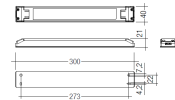

71/LD6024

60W Power supply driver from the Troll family Standard DriverP.

Picture