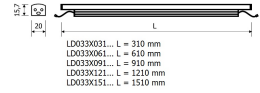

Dimensions

Product dimensions (mm) 20 x 1210 x 15,7

Scheme

Scheme

Product

Real power (W)	19,8
Real luminous flux (Lm)	1000
Luminous efficiency (Lm/W)	51
Beam angle (°)	60
Life time (h)	50000
IP	20
Electrical class insulation	Class 3
Photobiological risk	0 - Exempt
Operating temperature	from -20°C to 35°C
Electrical feeding	24 VDC

Control gear

Control gear Electronic Control Gear

Light source

Light source included	Yes
Light source	Led
Nominal power (W)	18
Colour temperature (K)	3000
CRI	80

Photometry

Photometry

Accessories

48/04 With terminals up to 4 mm² section. To join 5 mm² silicone cable to 13 mm².

Small format LED linear luminaire from the TROLL family PerfileLED.

DESCRIPTION

Small format LED linear luminaire from the TROLL family PerfileLED setting an advanced and innovative thermal balance system through passive dissipation with stable colour temperature of 3000° K (warm white) optimised to be used as indoor or outdoor lighting where environmental integration was a relevant requirement such as bathrooms, kitchen furniture, shelves or retro-illumination. Designed for wall or ceiling surface mounted. Body profile built in extruded aluminium with IP65 connectors finished in grey. Luminaire built-in an optical system based on a lens made of synthetic material with an angle beam of 60°. Luminaire sets a 18 W LED source with CRI higher than 85 % and a chromatic dispersion lower than 3 SMCD. Fixture has a luminous flux of 1000 Lm, with an efficiency of 51 Lm/W and a total consumption of 19,8 W. The average life for the luminaire is 50000 h (stabilised at a minimum flux of 70 % from the original). Luminaire is fed at 220-240V; 50/60 Hz. and needs a constant power auxiliary gear.