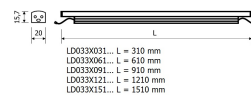

Dimensions

Product dimensions (mm) 20 x 310 x 15,7

Scheme

Scheme

Product

Real power (W)	5
Real luminous flux (Lm)	287
Luminous efficiency (Lm/W)	57
Beam angle (°)	60
Life time (h)	50000
IP	20
Electrical class insulation	Class 3
Photobiological risk	0 - Exempt
Operating temperature	from -20°C to 35°C
Electrical feeding	24 VDC

Control gear

Control gear Electronic Control Gear

Light source

Light source included	Yes
Light source	Led
Nominal power (W)	4,5
Colour temperature (K)	4000
CRI	80

Photometry

Photometry

Accessories

48/04 With terminals up to 4 mm² section. To join 5 mm² silicone cable to 13 mm².

Small format LED linear luminaire from the TROLL family Perfiled.

DESCRIPTION

Small format LED linear luminaire from the TROLL family Perfiled setting an advanced and innovative thermal balance system through passive dissipation with stable colour temperature of 4000° K (neutral white) optimised to be used as indoor or outdoor lighting where environmental integration was a relevant requirement such as bathrooms, kitchen furniture, shelves or retro-illumination. Designed for wall or ceiling surface mounted. Body profile built in extruded aluminium with IP65 connectors finished in grey. Luminaire built-in an optical system based on a lens made of synthetic material with an angle beam of 60°. Luminaire sets a 4,5 W LED source with CRI higher than 85 % and a chromatic dispersion lower than 3 SMCD. Fixture has a luminous flux of 287 Lm, with an efficiency of 57 Lm/W and a total consumption of 5 W. The average life for the luminaire is 50000 h (stabilised at a minimum flux of 70 % from the original). Luminaire is fed at 220-240V; 50/60 Hz. and needs a constant power auxiliary gear.