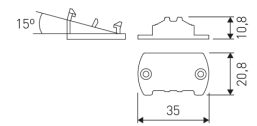

Dimensions

Product dimensions (mm) 20 x 310 x 15,7

Scheme

Scheme

Product

Real power (W)	5
Real luminous flux (Lm)	287
Luminous efficiency (Lm/W)	57
Beam angle (°)	60
Life time (h)	50000
IP	20
Electrical class insulation	Class 3
Photobiological risk	0 - Exempt
Operating temperature	from -20°C to 35°C
Electrical feeding	24 VDC

LD04400000001

30 cm cable with Female power supply connector.

LD04400000002

30 cm cable with Male power supply connector.

LD04400000003

30 cm interconnection cable with Male - Female.

LD044000000041

2 fixing plates.

Scheme

LD04400000042

15° - 2 fixing plates.

Scheme

LD04400000043

30° - 2 fixing plates.

Scheme

LD04400000044