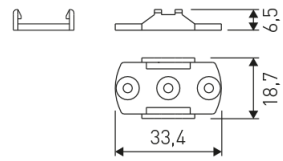

Dimensions

Product dimensions (mm) 20 x 310 x 15,7

Scheme

Scheme

Product

Real power (W)	5
Real luminous flux (Lm)	287
Luminous efficiency (Lm/W)	57
Beam angle (°)	60
Life time (h)	50000
IP	20
Electrical class insulation	Class 3
Photobiological risk	0 - Exempt
Operating temperature	from -20°C to 35°C
Electrical feeding	24 VDC

LD04400000001

30 cm cable with Female power supply connector.

LD04400000002

30 cm cable with Male power supply connector.

LD04400000003

30 cm interconnection cable with Male - Female.

LD04400000041

2 fixing plates.

Scheme

LD04400000042

15° - 2 fixing plates.

Scheme

LD04400000043

30° - 2 fixing plates.

Scheme

LD04400000044