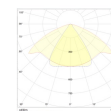

Dimensions

Product dimensions (mm) 20 x 310 x 15,7

Scheme

Scheme

Product

Real power (W)	5
Real luminous flux (Lm)	287
Luminous efficiency (Lm/W)	57
Beam angle (°)	60
Life time (h)	50000
IP	20
Electrical class insulation	Class 3
Photobiological risk	0 - Exempt
Operating temperature	from -20°C to 35°C
Electrical feeding	24 VDC

Control gear

Control gear Electronic Control Gear

Light source

Light source included	Yes
Light source	Led
Nominal power (W)	4,5
Colour temperature (K)	4000
CRI	80

Photometry

Photometry

Accessories

48/04 With terminals up to 4 mm² section. To join 5 mm² silicone cable to 13 mm².