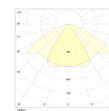

Dimensions

Product dimensions (mm) 20 x 310 x 15,7

Scheme

Scheme

Product

Real power (W)	5
Real luminous flux (Lm)	287
Luminous efficiency (Lm/W)	57
Beam angle (°)	60
Life time (h)	50000
IP	20
Electrical class insulation	Class 3
Photobiological risk	0 - Exempt
Operating temperature	from -20°C to 35°C
Electrical feeding	24 VDC

Control gear

Control gear Electronic Control Gear

Light source

Light source included	Yes
Light source	Led
Nominal power (W)	4,5
Colour temperature (K)	4000
CRI	80

Photometry

Photometry

Accessories

48/04 With terminals up to 4 mm² section. To join 5 mm² silicone cable to 13 mm².