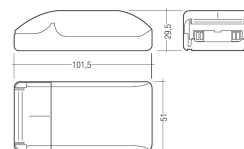

Scheme

73/DLP

Light dimming controller 12-24V. On/Off Push, Dali, 0-10V, 1-10V. (Master)