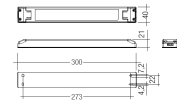

Dimensions

Product dimensions (mm) 20 x 310 x 15,7

Scheme

Scheme

Product

Real power (W)	5
Real luminous flux (Lm)	287
Luminous efficiency (Lm/W)	57
Beam angle (°)	60
Life time (h)	50000
IP	20
Electrical class insulation	Class 3
Photobiological risk	0 - Exempt
Operating temperature	from -20°C to 35°C
Electrical feeding	24 VDC

Pictograms

Picture

71/LD10024

96W Power supply driver from the Troll family Standard DriverP.

Picture

Scheme

71/LD18024

180W Power supply driver from the Troll family Standard DriverP