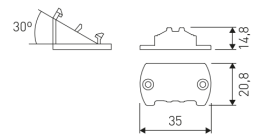

Dimensions

Product dimensions (mm) 20 x 310 x 15,7

Scheme

Scheme

Product

Real power (W)	5
Real luminous flux (Lm)	287
Luminous efficiency (Lm/W)	57
Beam angle (°)	60
Life time (h)	50000
IP	20
Electrical class insulation	Class 3
Photobiological risk	0 - Exempt
Operating temperature	from -20°C to 35°C
Electrical feeding	24 VDC

Scheme

LD04400000042

15° - 2 fixing plates.

Scheme

LD04400000043

30° - 2 fixing plates.

Scheme

LD04400000044