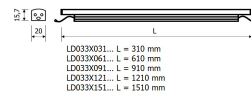

Dimensions

Product dimensions (mm) 20 x 310 x 15,7

Scheme

Scheme

Product

Real power (W)	5
Real luminous flux (Lm)	287
Luminous efficiency (Lm/W)	57
Beam angle (°)	60
Life time (h)	50000
IP	20
Electrical class insulation	Class 3
Photobiological risk	0 - Exempt
Operating temperature	from -20°C to 35°C
Electrical feeding	24 VDC

Control gear

Control gear Electronic Control Gear

Light source

Light source included	Yes
Light source	Led
Nominal power (W)	4,5
Colour temperature (K)	4000
CRI	80

Photometry

Photometry

Accessories

48/04 With terminals up to 4 mm² section. To join 5 mm² silicone cable to 13 mm².

Small format LED linear luminaire from the TROLL family PerfileLED.

DESCRIPTION

Small format LED linear luminaire from the TROLL family PerfileLED setting an advanced and innovative thermal balance system through passive dissipation with stable colour temperature of 4000° K (neutral white) optimised to be used as indoor or outdoor lighting where environmental integration was a relevant requirement such as bathrooms, kitchen furniture, shelves or retro-illumination. Designed for wall or ceiling surface mounted. Body profile built in extruded aluminium with IP65 connectors finished in grey. Luminaire built-in an optical system based on a lens made of synthetic material with an angle beam of 60°. Luminaire sets a 4,5 W LED source with CRI higher than 85 % and a chromatic dispersion lower than 3 SMCD. Fixture has a luminous flux of 287 Lm, with an efficiency of 57 Lm/W and a total consumption of 5 W. The average life for the luminaire is 50000 h (stabilised at a minimum flux of 70 % from the original). Luminaire is fed at 220-240V; 50/60 Hz. and needs a constant power auxiliary gear.