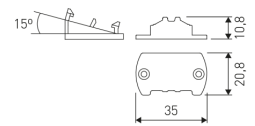

Dimensions

Product dimensions (mm) 20 x 310 x 15,7

Scheme

Scheme

Product

Real power (W)	5
Real luminous flux (Lm)	287
Luminous efficiency (Lm/W)	57
Beam angle (°)	60
Life time (h)	50000
IP	20
Electrical class insulation	Class 3
Photobiological risk	0 - Exempt
Operating temperature	from -20°C to 35°C
Electrical feeding	24 VDC

LD04400000001

30 cm cable with Female power supply connector.

LD04400000002

30 cm cable with Male power supply connector.

LD04400000003

30 cm interconnection cable with Male - Female.

LD04400000041

2 fixing plates.

Scheme

LD04400000042

15° - 2 fixing plates.

Scheme

LD04400000043

30° - 2 fixing plates.

Scheme

LD04400000044