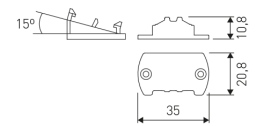

Dimensions

Product dimensions (mm) 20 x 310 x 15,7

Scheme

Scheme

Product

Real power (W)	5
Real luminous flux (Lm)	287
Luminous efficiency (Lm/W)	57
Beam angle (°)	60
Life time (h)	50000
IP	20
Electrical class insulation	Class 3
Photobiological risk	0 - Exempt
Operating temperature	from -20°C to 35°C
Electrical feeding	24 VDC

LD04400000001

30 cm cable with Female power supply connector.

LD04400000002

30 cm cable with Male power supply connector.

LD04400000003

30 cm interconnection cable with Male - Female.

LD04400000041

2 fixing plates.

Scheme

LD04400000042

15° - 2 fixing plates.

Scheme

LD04400000043

30° - 2 fixing plates.

Scheme

LD04400000044