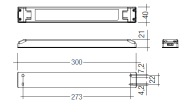

Dimensions

Product dimensions (mm) 20 x 310 x 15,7

Scheme

Scheme

Product

Real power (W)	5
Real luminous flux (Lm)	287
Luminous efficiency (Lm/W)	57
Beam angle (°)	60
Life time (h)	50000
IP	20
Electrical class insulation	Class 3
Photobiological risk	0 - Exempt
Operating temperature	from -20°C to 35°C
Electrical feeding	24 VDC

Pictograms

Picture

71/LD10024

96W Power supply driver from the Troll family Standard DriverP.

Picture

Scheme

71/LD18024

180W Power supply driver from the Troll family Standard DriverP