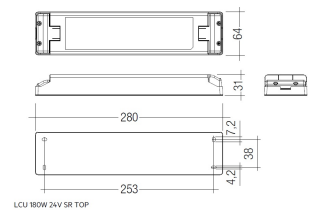

71/LD3524

35W Power supply driver from the Troll family Standard DriverP.

Picture