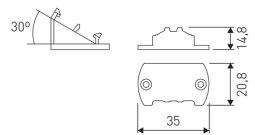

Dimensions

Product dimensions (mm) 20 x 310 x 15,7

Scheme

Scheme

Product

Real power (W)	5
Real luminous flux (Lm)	287
Luminous efficiency (Lm/W)	57
Beam angle (°)	60
Life time (h)	50000
IP	20
Electrical class insulation	Class 3
Photobiological risk	0 - Exempt
Operating temperature	from -20°C to 35°C
Electrical feeding	24 VDC

Scheme

LD04400000042

15° - 2 fixing plates.

Scheme

LD04400000043

30° - 2 fixing plates.

Scheme

LD04400000044