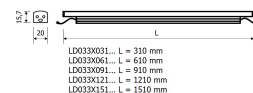

Dimensions

Product dimensions (mm) 20 x 310 x 15,7

Scheme

Scheme

Product

Real power (W)	5
Real luminous flux (Lm)	287
Luminous efficiency (Lm/W)	57
Beam angle (°)	60
Life time (h)	50000
IP	20
Electrical class insulation	Class 3
Photobiological risk	0 - Exempt
Operating temperature	from -20°C to 35°C
Electrical feeding	24 VDC

Control gear

Control gear Electronic Control Gear

Light source

Light source included	Yes
Light source	Led
Nominal power (W)	4,5
Colour temperature (K)	4000
CRI	80

Photometry

Photometry

Accessories

48/04 With terminals up to 4 mm² section. To join 5 mm² silicone cable to 13 mm².