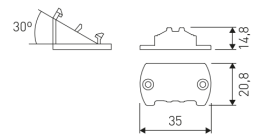

Dimensions

Product dimensions (mm) 20 x 610 x 15,7

Scheme

Scheme

Product

Real power (W)	10
Real luminous flux (Lm)	264
Luminous efficiency (Lm/W)	57
Beam angle (°)	60
Life time (h)	50000
IP	20
Electrical class insulation	Class 3
Photobiological risk	0 - Exempt
Operating temperature	from -20°C to 35°C
Electrical feeding	24 VDC

LD04400000042

15° - 2 fixing plates.

Scheme

LD04400000043

30° - 2 fixing plates.

Scheme

LD04400000044

45° - 2 fixing plates.