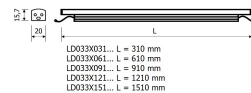

Dimensions

Product dimensions (mm) 20 x 610 x 15,7

Scheme

Scheme

Product

Real power (W)	10
Real luminous flux (Lm)	264
Luminous efficiency (Lm/W)	57
Beam angle (°)	60
Life time (h)	50000
IP	20
Electrical class insulation	Class 3
Photobiological risk	0 - Exempt
Operating temperature	from -20°C to 35°C
Electrical feeding	24 VDC

Control gear

Control gear Electronic Control Gear

Light source

Light source included	Yes
Light source	Led
Nominal power (W)	9
Colour temperature (K)	4000
CRI	80

Photometry

Photometry

Accessories

48/04 With terminals up to 4 mm² section. To join 5 mm² silicone cable to 13 mm².

Small format LED linear luminaire from the TROLL family Perfiled.

DESCRIPTION

Small format LED linear luminaire from the TROLL family Perfiled setting an advanced and innovative thermal balance system through passive dissipation with stable colour temperature of 4000° K (neutral white) optimised to be used as indoor or outdoor lighting where environmental integration was a relevant requirement such as bathrooms, kitchen furniture, shelves or retro-illumination. Designed for wall or ceiling surface mounted. Body profile built in extruded aluminium with IP65 connectors finished in grey. Luminaire built-in an optical system based on a lens made of synthetic material with an angle beam of 60°. Luminaire sets a 9 W LED source with CRI higher than 85 % and a chromatic dispersion lower than 3 SMCD. Fixture has a luminous flux of 264 Lm, with an efficiency of 57 Lm/W and a total consumption of 10 W. The average life for the luminaire is 50000 h (stabilised at a minimum flux of 70 % from the original). Luminaire is fed at 220-240V; 50/60 Hz. and needs a constant power auxiliary gear.