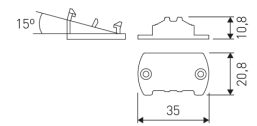

Dimensions

Product dimensions (mm) 20 x 610 x 15,7

Scheme

Scheme

Product

Real power (W)	10
Real luminous flux (Lm)	264
Luminous efficiency (Lm/W)	57
Beam angle (°)	60
Life time (h)	50000
IP	20
Electrical class insulation	Class 3
Photobiological risk	0 - Exempt
Operating temperature	from -20°C to 35°C
Electrical feeding	24 VDC

30 cm cable with Female power supply connector.

LD04400000002

30 cm cable with Male power supply connector.

LD04400000003

30 cm interconnection cable with Male - Female.

LD04400000041

2 fixing plates.

Scheme

LD04400000042

15° - 2 fixing plates.

Scheme

LD04400000043

30° - 2 fixing plates.

Scheme

LD04400000044

45° - 2 fixing plates.