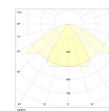

Dimensions

Product dimensions (mm) 20 x 610 x 15,7

Scheme

Scheme

Product

Real power (W)	10
Real luminous flux (Lm)	264
Luminous efficiency (Lm/W)	57
Beam angle (°)	60
Life time (h)	50000
IP	20
Electrical class insulation	Class 3
Photobiological risk	0 - Exempt
Operating temperature	from -20°C to 35°C
Electrical feeding	24 VDC

Control gear

Control gear Electronic Control Gear

Light source

Light source included	Yes
Light source	Led
Nominal power (W)	9
Colour temperature (K)	4000
CRI	80

Photometry

Photometry

Accessories

48/04 With terminals up to 4 mm² section. To join 5 mm² silicone cable to 13 mm².