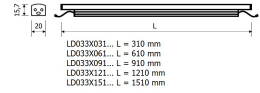

Dimensions

Product dimensions (mm) 20 x 910 x 15,7

Scheme

Scheme

Product

Real power (W)	14,8
Real luminous flux (Lm)	842
Luminous efficiency (Lm/W)	57
Beam angle (°)	60
Life time (h)	50000
IP	20
Electrical class insulation	Class 3
Photobiological risk	0 - Exempt
Operating temperature	from -20°C to 35°C
Electrical feeding	24 VDC

Control gear

Control gear Electronic Control Gear

Light source

Light source included	Yes
Light source	Led
Nominal power (W)	13,5
Colour temperature (K)	4000
CRI	80

Photometry

Photometry

Accessories

48/04 With terminals up to 4 mm² section. To join 5 mm² silicone cable to 13 mm².

Small format LED linear luminaire from the TROLL family PerfileLED.

DESCRIPTION

Small format LED linear luminaire from the TROLL family PerfileLED setting an advanced and innovative thermal balance system through passive dissipation with stable colour temperature of 4000° K (neutral white) optimised to be used as indoor or outdoor lighting where environmental integration was a relevant requirement such as bathrooms, kitchen furniture, shelves or retro-illumination. Designed for wall or ceiling surface mounted. Body profile built in extruded aluminium with IP65 connectors finished in grey. Luminaire built-in an optical system based on a lens made of synthetic material with an angle beam of 60°. Luminaire sets a 13,5 W LED source with CRI higher than 85 % and a chromatic dispersion lower than 3 SMCD. Fixture has a luminous flux of 842 Lm, with an efficiency of 57 Lm/W and a total consumption of 14,8 W. The average life for the luminaire is 50000 h (stabilised at a minimum flux of 70 % from the original). Luminaire is fed at 220-240V; 50/60 Hz. and needs a constant power auxiliary gear.