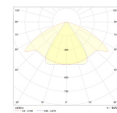

Dimensions

Product dimensions (mm) 20 x 910 x 15,7

Scheme

Scheme

Product

Real power (W)	14,8
Real luminous flux (Lm)	842
Luminous efficiency (Lm/W)	57
Beam angle (°)	60
Life time (h)	50000
IP	20
Electrical class insulation	Class 3
Photobiological risk	0 - Exempt
Operating temperature	from -20°C to 35°C
Electrical feeding	24 VDC

Control gear

Control gear Electronic Control Gear

Light source

Light source included	Yes
Light source	Led
Nominal power (W)	13,5
Colour temperature (K)	4000
CRI	80

Photometry

Photometry

Accessories

48/04 With terminals up to 4 mm² section. To join 5 mm² silicone cable to 13 mm².