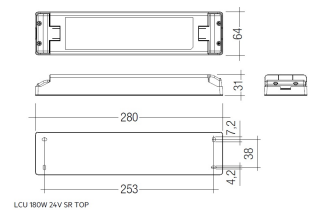

71/LD3524

35W Power supply driver from the Troll family Standard DriverP.

Picture