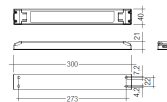

Scheme

71/LD6024

60W Power supply driver from the Troll family Standard DriverP.

Picture