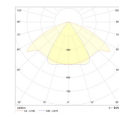

Dimensions

Product dimensions (mm) 20 x 1210 x 15,7

Scheme

Scheme

Product

Real power (W)	19,8
Real luminous flux (Lm)	1120
Luminous efficiency (Lm/W)	57
Beam angle (°)	60
Life time (h)	50000
IP	20
Electrical class insulation	Class 3
Photobiological risk	0 - Exempt
Operating temperature	from -20°C to 35°C
Electrical feeding	24 VDC

Control gear

Control gear Electronic Control Gear

Light source

Light source included	Yes
Light source	Led
Nominal power (W)	18
Colour temperature (K)	4000
CRI	80

Photometry

Photometry

Accessories

48/04 With terminals up to 4 mm² section. To join 5 mm² silicone cable to 13 mm².