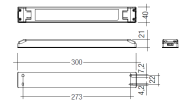

Dimensions

Product dimensions (mm) 20 x 1210 x 15,7

Scheme

Scheme

Product

Real power (W)	19,8
Real luminous flux (Lm)	1120
Luminous efficiency (Lm/W)	57
Beam angle (°)	60
Life time (h)	50000
IP	20
Electrical class insulation	Class 3
Photobiological risk	0 - Exempt
Operating temperature	from -20°C to 35°C
Electrical feeding	24 VDC

Picture

71/LD10024

96W Power supply driver from the Troll family Standard DriverP.

Picture

Scheme

71/LD18024

180W Power supply driver from the Troll family Standard DriverP

Picture