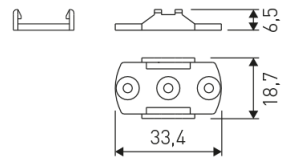

Dimensions

Product dimensions (mm) 20 x 1210 x 15,7

Scheme

Scheme

Product

Real power (W)	19,8
Real luminous flux (Lm)	1120
Luminous efficiency (Lm/W)	57
Beam angle (°)	60
Life time (h)	50000
IP	20
Electrical class insulation	Class 3
Photobiological risk	0 - Exempt
Operating temperature	from -20°C to 35°C
Electrical feeding	24 VDC

30 cm cable with Female power supply connector.

LD04400000002

30 cm cable with Male power supply connector.

LD04400000003

30 cm interconnection cable with Male - Female.

LD04400000041

2 fixing plates.

Scheme

LD04400000042

15° - 2 fixing plates.

Scheme

LD04400000043

30° - 2 fixing plates.

Scheme

LD04400000044

45° - 2 fixing plates.