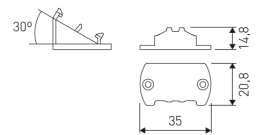

Dimensions

Product dimensions (mm) 20 x 1210 x 15,7

Scheme

Scheme

Product

Real power (W)	19,8
Real luminous flux (Lm)	1120
Luminous efficiency (Lm/W)	57
Beam angle (°)	60
Life time (h)	50000
IP	20
Electrical class insulation	Class 3
Photobiological risk	0 - Exempt
Operating temperature	from -20°C to 35°C
Electrical feeding	24 VDC

LD04400000042

15° - 2 fixing plates.

Scheme

LD04400000043

30° - 2 fixing plates.

Scheme

LD04400000044

45° - 2 fixing plates.