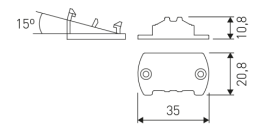

Dimensions

Product dimensions (mm) 20 x 1210 x 15,7

Scheme

Scheme

Product

Real power (W)	19,8
Real luminous flux (Lm)	1120
Luminous efficiency (Lm/W)	57
Beam angle (°)	60
Life time (h)	50000
IP	20
Electrical class insulation	Class 3
Photobiological risk	0 - Exempt
Operating temperature	from -20°C to 35°C
Electrical feeding	24 VDC

30 cm cable with Female power supply connector.

LD04400000002

30 cm cable with Male power supply connector.

LD04400000003

30 cm interconnection cable with Male - Female.

LD04400000041

2 fixing plates.

Scheme

LD04400000042

15° - 2 fixing plates.

Scheme

LD04400000043

30° - 2 fixing plates.

Scheme

LD04400000044

45° - 2 fixing plates.