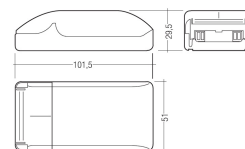

Scheme

73/DLP

Light dimming controller 12-24V. On/Off Push, Dali, 0-10V, 1-10V. (Master)