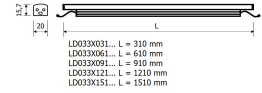

Dimensions

Product dimensions (mm) 20 x 1210 x 15,7

Scheme

Scheme

Product

Real power (W)	19,8
Real luminous flux (Lm)	1120
Luminous efficiency (Lm/W)	57
Beam angle (°)	60
Life time (h)	50000
IP	20
Electrical class insulation	Class 3
Photobiological risk	0 - Exempt
Operating temperature	from -20°C to 35°C
Electrical feeding	24 VDC

Control gear

Control gear Electronic Control Gear

Light source

Light source included	Yes
Light source	Led
Nominal power (W)	18
Colour temperature (K)	4000
CRI	80

Photometry

Photometry

Accessories

48/04 With terminals up to 4 mm² section. To join 5 mm² silicone cable to 13 mm².

Small format LED linear luminaire from the TROLL family PerfileLED.

DESCRIPTION

Small format LED linear luminaire from the TROLL family PerfileLED setting an advanced and innovative thermal balance system through passive dissipation with stable colour temperature of 4000° K (neutral white) optimised to be used as indoor or outdoor lighting where environmental integration was a relevant requirement such as bathrooms, kitchen furniture, shelves or retro-illumination. Designed for wall or ceiling surface mounted. Body profile built in extruded aluminium with IP65 connectors finished in grey. Luminaire built-in an optical system based on a lens made of synthetic material with an angle beam of 60°. Luminaire sets a 18 W LED source with CRI higher than 85 % and a chromatic dispersion lower than 3 SMCD. Fixture has a luminous flux of 1120 Lm, with an efficiency of 57 Lm/W and a total consumption of 19,8 W. The average life for the luminaire is 50000 h (stabilised at a minimum flux of 70 % from the original). Luminaire is fed at 220-240V; 50/60 Hz. and needs a constant power auxiliary gear.