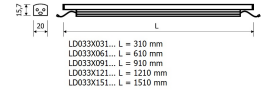

Dimensions

Product dimensions (mm) 20 x 1210 x 15,7

Scheme

Scheme

Product

Real power (W)	19,8
Real luminous flux (Lm)	1120
Luminous efficiency (Lm/W)	57
Beam angle (°)	60
Life time (h)	50000
IP	20
Electrical class insulation	Class 3
Photobiological risk	0 - Exempt
Operating temperature	from -20°C to 35°C
Electrical feeding	24 VDC

Control gear

Control gear Electronic Control Gear

Light source

Light source included	Yes
Light source	Led
Nominal power (W)	18
Colour temperature (K)	4000
CRI	80

Photometry

Photometry

Accessories

48/04 With terminals up to 4 mm² section. To join 5 mm² silicone cable to 13 mm².

Small format LED linear luminaire from the TROLL family Perfiled.

DESCRIPTION

Small format LED linear luminaire from the TROLL family Perfiled setting an advanced and innovative thermal balance system through passive dissipation with stable colour temperature of 4000° K (neutral white) optimised to be used as indoor or outdoor lighting where environmental integration was a relevant requirement such as bathrooms, kitchen furniture, shelves or retro-illumination. Designed for wall or ceiling surface mounted. Body profile built in extruded aluminium with IP65 connectors finished in grey. Luminaire built-in an optical system based on a lens made of synthetic material with an angle beam of 60°. Luminaire sets a 18 W LED source with CRI higher than 85 % and a chromatic dispersion lower than 3 SMCD. Fixture has a luminous flux of 1120 Lm, with an efficiency of 57 Lm/W and a total consumption of 19,8 W. The average life for the luminaire is 50000 h (stabilised at a minimum flux of 70 % from the original). Luminaire is fed at 220-240V; 50/60 Hz. and needs a constant power auxiliary gear.