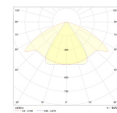

Dimensions

Product dimensions (mm) 20 x 1510 x 15,7

Scheme

Scheme

Product

Real power (W)	24,8
Real luminous flux (Lm)	1400
Luminous efficiency (Lm/W)	57
Beam angle (°)	60
Life time (h)	50000
IP	20
Electrical class insulation	Class 3
Photobiological risk	0 - Exempt
Operating temperature	from -20°C to 35°C
Electrical feeding	24 VDC

Control gear

Control gear Electronic Control Gear

Light source

Light source included	Yes
Light source	Led
Nominal power (W)	22,5
Colour temperature (K)	4000
CRI	80

Photometry

Photometry

Accessories

48/04 With terminals up to 4 mm² section. To join 5 mm² silicone cable to 13 mm².