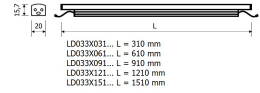

Dimensions

Product dimensions (mm) 20 x 1510 x 15,7

Scheme

Scheme

Product

Real power (W)	24,8
Real luminous flux (Lm)	1400
Luminous efficiency (Lm/W)	57
Beam angle (°)	60
Life time (h)	50000
IP	20
Electrical class insulation	Class 3
Photobiological risk	0 - Exempt
Operating temperature	from -20°C to 35°C
Electrical feeding	24 VDC

Control gear

Control gear Electronic Control Gear

Light source

Light source included	Yes
Light source	Led
Nominal power (W)	22,5
Colour temperature (K)	4000
CRI	80

Photometry

Photometry

Accessories

48/04 With terminals up to 4 mm² section. To join 5 mm² silicone cable to 13 mm².

Small format LED linear luminaire from the TROLL family PerfileLED.

DESCRIPTION

Small format LED linear luminaire from the TROLL family PerfileLED setting an advanced and innovative thermal balance system through passive dissipation with stable colour temperature of 4000° K (neutral white) optimised to be used as indoor or outdoor lighting where environmental integration was a relevant requirement such as bathrooms, kitchen furniture, shelves or retro-illumination. Designed for wall or ceiling surface mounted. Body profile built in extruded aluminium with IP65 connectors finished in grey. Luminaire built-in an optical system based on a lens made of synthetic material with an angle beam of 60°. Luminaire sets a 22,5 W LED source with CRI higher than 85 % and a chromatic dispersion lower than 3 SMCD. Fixture has a luminous flux of 1400 Lm, with an efficiency of 57 Lm/W and a total consumption of 24,8 W. The average life for the luminaire is 50000 h (stabilised at a minimum flux of 70 % from the original). Luminaire is fed at 220-240V; 50/60 Hz. and needs a constant power auxiliary gear.