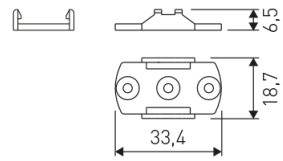

Dimensions

Product dimensions (mm) 20 x 1510 x 15,7

Scheme

Scheme

Product

Real power (W)	24,8
Real luminous flux (Lm)	1400
Luminous efficiency (Lm/W)	57
Beam angle (°)	60
Life time (h)	50000
IP	20
Electrical class insulation	Class 3
Photobiological risk	0 - Exempt
Operating temperature	from -20°C to 35°C
Electrical feeding	24 VDC

30 cm cable with Female power supply connector.

LD04400000002

30 cm cable with Male power supply connector.

LD04400000003

30 cm interconnection cable with Male - Female.

LD04400000041

2 fixing plates.

Scheme

LD04400000042

15° - 2 fixing plates.

Scheme

LD04400000043

30° - 2 fixing plates.

Scheme

LD04400000044

45° - 2 fixing plates.