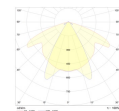

Photometry

Photometry

Accessories

48/04	With terminals up to 4 mm² section. To join 5 mm² silicone cable to 13 mm².

Small format LED linear luminaire from the TROLL family Perfiled.

DESCRIPTION

Small format LED linear luminaire from the TROLL family Perfiled setting an advanced and innovative thermal balance system through passive dissipation with stable colour temperature of 6500° (cold white) optimised to be used as indoor or outdoor lighting where environmental integration was a relevant requirement such as bathrooms, kitchen furniture, shelves or retro-illumination. Designed for wall or ceiling surface mounted. Body profile built in extruded aluminium with IP65 connectors finished in grey. Luminaire built-in an optical system based on a lens made of synthetic material with an angle beam of 60°. Luminaire sets a 6,25 W LED source with CRI higher than 85 % and a chromatic dispersion lower than 3 SMCD. Fixture has a luminous flux of 543 Lm, with an efficiency of 79 Lm/W and a total consumption of 6,9 W. The average life for the luminaire is 50000 h (stabilised at a minimum flux of 70 % from the original). Luminaire is fed at 220-240V; 50/60 Hz. and needs a constant power auxiliary gear.

Item code	LD034503114021
Product type	IN
Category	Surface Linears
Family	Led Profile
Subfamily	Perfiled
Materials	Body profile built in extruded aluminium with IP65 connectors.
Optical system	Luminaire built-in an optical system based on a lens made of synthetic material.
Installation instructions	Luminaire designed for wall or ceiling surface mounted.
Pictograms