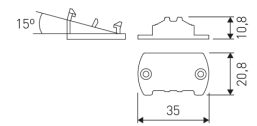

Dimensions

Product dimensions (mm)	20 x 310 x 15,7
-------------------------	-----------------

Scheme

Scheme

Product

Real power (W)	6,9
Real luminous flux (Lm)	543
Luminous efficiency (Lm/W)	79
Beam angle (°)	60
Life time (h)	50000
IP	20
Electrical class insulation	Class 3
Photobiological risk	0 - Exempt
Operating temperature	from -20°C to 35°C
Electrical feeding	24 VDC

Scheme

71/LD3524

35W Power supply driver from the Troll family Standard DriverP.

Picture

Scheme

LD04400000042

15° - 2 fixing plates.

Scheme

LD04400000043

30° - 2 fixing plates.

Scheme

LD04400000044

45° - 2 fixing plates.

Scheme