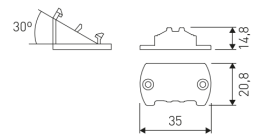

Dimensions

Product dimensions (mm)	20 x 310 x 15,7
-------------------------	-----------------

Scheme

Scheme

Product

Real power (W)	6,9
Real luminous flux (Lm)	543
Luminous efficiency (Lm/W)	79
Beam angle (°)	60
Life time (h)	50000
IP	20
Electrical class insulation	Class 3
Photobiological risk	0 - Exempt
Operating temperature	from -20°C to 35°C
Electrical feeding	24 VDC

Scheme

71/LD3524

35W Power supply driver from the Troll family Standard DriverP.

Picture

Scheme

LD04400000042

15° - 2 fixing plates.

Scheme

LD04400000043

30° - 2 fixing plates.

Scheme

LD04400000044

45° - 2 fixing plates.

Scheme