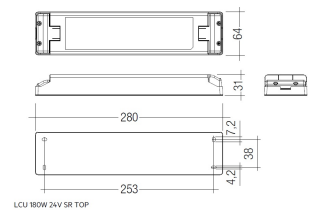

Dimensions

Product dimensions (mm)	20 x 310 x 15,7
-------------------------	-----------------

Scheme

Scheme

Product

Real power (W)	6,9
Real luminous flux (Lm)	543
Luminous efficiency (Lm/W)	79
Beam angle (°)	60
Life time (h)	50000
IP	20
Electrical class insulation	Class 3
Photobiological risk	0 - Exempt
Operating temperature	from -20°C to 35°C
Electrical feeding	24 VDC

Picture

71/LD10024

96W Power supply driver from the Troll family Standard DriverP.

Picture

Scheme

71/LD18024

180W Power supply driver from the Troll family Standard DriverP

Picture

LD04400000043

30° - 2 fixing plates.

Scheme

LD04400000044

45° - 2 fixing plates.

Scheme