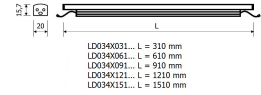

Dimensions

Product dimensions (mm)	20 x 310 x 15,7
-------------------------	-----------------

Scheme

Scheme

Product

Real power (W)	6,9
Real luminous flux (Lm)	543
Luminous efficiency (Lm/W)	79
Beam angle (°)	60
Life time (h)	50000
IP	20
Electrical class insulation	Class 3
Photobiological risk	0 - Exempt
Operating temperature	from -20°C to 35°C
Electrical feeding	24 VDC

Control gear

Control gear	Electronic Control Gear
--------------	-------------------------

Light source

Light source included	Yes
Light source	Led
Nominal power (W)	6,25
Colour temperature (K)	6500
CRI	80

Photometry

Photometry

Accessories

48/04	With terminals up to 4 mm ² section. To join 5 mm ² silicone cable to 13 mm ² .
-------	--

Small format LED linear luminaire from the TROLL family Perfiled.

DESCRIPTION

Small format LED linear luminaire from the TROLL family Perfiled setting an advanced and innovative thermal balance system through passive dissipation with stable colour temperature of 6500° (cold white) optimised to be used as indoor or outdoor lighting where environmental integration was a relevant requirement such as bathrooms, kitchen furniture, shelves or retro-illumination. Designed for wall or ceiling surface mounted. Body profile built in extruded aluminium with IP65 connectors finished in grey. Luminaire built-in an optical system based on a lens made of synthetic material with an angle beam of 60°. Luminaire sets a 6,25 W LED source with CRI higher than 85 % and a chromatic dispersion lower than 3 SMCD. Fixture has a luminous flux of 543 Lm, with an efficiency of 79 Lm/W and a total consumption of 6,9 W. The average life for the luminaire is 50000 h (stabilised at a minimum flux of 70 % from the original). Luminaire is fed at 220-240V; 50/60 Hz. and needs a constant power auxiliary gear.