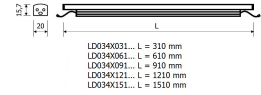

Dimensions

Product dimensions (mm) 20 x 910 x 15,7

Scheme

Scheme

Product

Real power (W)	20,6
Real luminous flux (Lm)	1370
Luminous efficiency (Lm/W)	66
Beam angle (°)	60
Life time (h)	50000
IP	20
Electrical class insulation	Class 3
Photobiological risk	0 - Exempt
Operating temperature	from -20°C to 35°C
Electrical feeding	24 VDC

Control gear

Control gear Electronic Control Gear

Light source

Light source included	Yes
Light source	Led
Nominal power (W)	18,75
Colour temperature (K)	3000
CRI	80

Photometry

Photometry

Accessories

48/04 With terminals up to 4 mm² section. To join 5 mm² silicone cable to 13 mm².

Small format LED linear luminaire from the TROLL family Perfiled.

DESCRIPTION

Small format LED linear luminaire from the TROLL family Perfiled setting an advanced and innovative thermal balance system through passive dissipation with stable colour temperature of 3000° K (warm white) optimised to be used as indoor or outdoor lighting where environmental integration was a relevant requirement such as bathrooms, kitchen furniture, shelves or retro-illumination. Designed for wall or ceiling surface mounted. Body profile built in extruded aluminium with IP65 connectors finished in grey. Luminaire built-in an optical system based on a lens made of synthetic material with an angle beam of 60°. Luminaire sets a 18,75 W LED source with CRI higher than 85 % and a chromatic dispersion lower than 3 SMCD. Fixture has a luminous flux of 1370 Lm, with an efficiency of 66 Lm/W and a total consumption of 20,6 W. The average life for the luminaire is 50000 h (stabilised at a minimum flux of 70 % from the original). Luminaire is fed at 220-240V; 50/60 Hz. and needs a constant power auxiliary gear.

30 cm cable with Female power supply connector.

LD04400000002

30 cm cable with Male power supply connector.

LD04400000003

30 cm interconnection cable with Male - Female.

LD04400000041

2 fixing plates.

Scheme