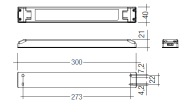

Dimensions

Product dimensions (mm) 20 x 910 x 15,7

Scheme

Scheme

Product

Real power (W)	20,6
Real luminous flux (Lm)	1370
Luminous efficiency (Lm/W)	66
Beam angle (°)	60
Life time (h)	50000
IP	20
Electrical class insulation	Class 3
Photobiological risk	0 - Exempt
Operating temperature	from -20°C to 35°C
Electrical feeding	24 VDC

Picture

71/LD10024

96W Power supply driver from the Troll family Standard DriverP.

Picture

Scheme

71/LD18024

180W Power supply driver from the Troll family Standard DriverP

Picture