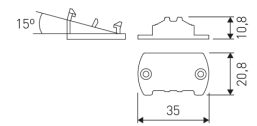

Dimensions

Product dimensions (mm) 20 x 910 x 15,7

Scheme

Scheme

Product

Real power (W)	20,6
Real luminous flux (Lm)	1370
Luminous efficiency (Lm/W)	66
Beam angle (°)	60
Life time (h)	50000
IP	20
Electrical class insulation	Class 3
Photobiological risk	0 - Exempt
Operating temperature	from -20°C to 35°C
Electrical feeding	24 VDC

30 cm cable with Female power supply connector.

LD04400000002

30 cm cable with Male power supply connector.

LD04400000003

30 cm interconnection cable with Male - Female.

LD04400000041

2 fixing plates.

Scheme

LD04400000042

15° - 2 fixing plates.

Scheme

LD04400000043

30° - 2 fixing plates.

Scheme

LD04400000044

45° - 2 fixing plates.