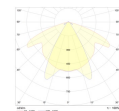

Dimensions

Product dimensions (mm) 20 x 910 x 15,7

Scheme

Scheme

Product

Real power (W)	20,6
Real luminous flux (Lm)	1370
Luminous efficiency (Lm/W)	66
Beam angle (°)	60
Life time (h)	50000
IP	20
Electrical class insulation	Class 3
Photobiological risk	0 - Exempt
Operating temperature	from -20°C to 35°C
Electrical feeding	24 VDC

Control gear

Control gear Electronic Control Gear

Light source

Light source included	Yes
Light source	Led
Nominal power (W)	18,75
Colour temperature (K)	3000
CRI	80

Photometry

Photometry

Accessories

48/04 With terminals up to 4 mm² section. To join 5 mm² silicone cable to 13 mm².