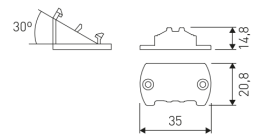

Dimensions

Product dimensions (mm) 20 x 910 x 15,7

Scheme

Scheme

Product

Real power (W)	20,6
Real luminous flux (Lm)	1370
Luminous efficiency (Lm/W)	66
Beam angle (°)	60
Life time (h)	50000
IP	20
Electrical class insulation	Class 3
Photobiological risk	0 - Exempt
Operating temperature	from -20°C to 35°C
Electrical feeding	24 VDC

LD04400000042

15° - 2 fixing plates.

Scheme

LD04400000043

30° - 2 fixing plates.

Scheme

LD04400000044

45° - 2 fixing plates.