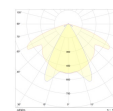

Dimensions

Product dimensions (mm) 20 x 1210 x 15,7

Scheme

Scheme

Product

Real power (W)	27,5
Real luminous flux (Lm)	1811
Luminous efficiency (Lm/W)	66
Beam angle (°)	60
Life time (h)	50000
IP	20
Electrical class insulation	Class 3
Photobiological risk	0 - Exempt
Operating temperature	from -20°C to 35°C
Electrical feeding	24 VDC

Control gear

Control gear Electronic Control Gear

Light source

Light source included	Yes
Light source	Led
Nominal power (W)	25
Colour temperature (K)	3000
CRI	80

Photometry

Photometry

Accessories

48/04 With terminals up to 4 mm² section. To join 5 mm² silicone cable to 13 mm².