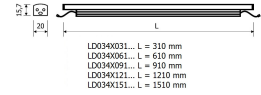

Dimensions

Product dimensions (mm) 20 x 1210 x 15,7

Scheme

Scheme

Product

Real power (W)	27,5
Real luminous flux (Lm)	1811
Luminous efficiency (Lm/W)	66
Beam angle (°)	60
Life time (h)	50000
IP	20
Electrical class insulation	Class 3
Photobiological risk	0 - Exempt
Operating temperature	from -20°C to 35°C
Electrical feeding	24 VDC

Control gear

Control gear Electronic Control Gear

Light source

Light source included	Yes
Light source	Led
Nominal power (W)	25
Colour temperature (K)	3000
CRI	80

Photometry

Photometry

Accessories

48/04 With terminals up to 4 mm² section. To join 5 mm² silicone cable to 13 mm².

Small format LED linear luminaire from the TROLL family PerfileLED.

DESCRIPTION

Small format LED linear luminaire from the TROLL family PerfileLED setting an advanced and innovative thermal balance system through passive dissipation with stable colour temperature of 3000° K (warm white) optimised to be used as indoor or outdoor lighting where environmental integration was a relevant requirement such as bathrooms, kitchen furniture, shelves or retro-illumination. Designed for wall or ceiling surface mounted. Body profile built in extruded aluminium with IP65 connectors finished in grey. Luminaire built-in an optical system based on a lens made of synthetic material with an angle beam of 60°. Luminaire sets a 25 W LED source with CRI higher than 85 % and a chromatic dispersion lower than 3 SMCD. Fixture has a luminous flux of 1811 Lm, with an efficiency of 66 Lm/W and a total consumption of 27,5 W. The average life for the luminaire is 50000 h (stabilised at a minimum flux of 70 % from the original). Luminaire is fed at 220-240V; 50/60 Hz. and needs a constant power auxiliary gear.

30 cm cable with Female power supply connector.

LD04400000002

30 cm cable with Male power supply connector.

LD04400000003

30 cm interconnection cable with Male - Female.

LD04400000041

2 fixing plates.

Scheme