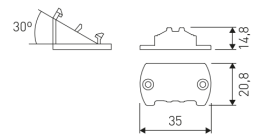

Dimensions

Product dimensions (mm) 20 x 1210 x 15,7

Scheme

Scheme

Product

Real power (W)	27,5
Real luminous flux (Lm)	1811
Luminous efficiency (Lm/W)	66
Beam angle (°)	60
Life time (h)	50000
IP	20
Electrical class insulation	Class 3
Photobiological risk	0 - Exempt
Operating temperature	from -20°C to 35°C
Electrical feeding	24 VDC

LD04400000042

15° - 2 fixing plates.

Scheme

LD04400000043

30° - 2 fixing plates.

Scheme

LD04400000044

45° - 2 fixing plates.