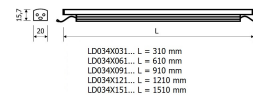

Dimensions

Product dimensions (mm) 20 x 1210 x 15,7

Scheme

Scheme

Product

Real power (W)	27,5
Real luminous flux (Lm)	1811
Luminous efficiency (Lm/W)	66
Beam angle (°)	60
Life time (h)	50000
IP	20
Electrical class insulation	Class 3
Photobiological risk	0 - Exempt
Operating temperature	from -20°C to 35°C
Electrical feeding	24 VDC

Control gear

Control gear Electronic Control Gear

Light source

Light source included	Yes
Light source	Led
Nominal power (W)	25
Colour temperature (K)	3000
CRI	80

Photometry

Photometry

Accessories

48/04 With terminals up to 4 mm² section. To join 5 mm² silicone cable to 13 mm².

Small format LED linear luminaire from the TROLL family PerfileLED.

DESCRIPTION

Small format LED linear luminaire from the TROLL family PerfileLED setting an advanced and innovative thermal balance system through passive dissipation with stable colour temperature of 3000° K (warm white) optimised to be used as indoor or outdoor lighting where environmental integration was a relevant requirement such as bathrooms, kitchen furniture, shelves or retro-illumination. Designed for wall or ceiling surface mounted. Body profile built in extruded aluminium with IP65 connectors finished in grey. Luminaire built-in an optical system based on a lens made of synthetic material with an angle beam of 60°. Luminaire sets a 25 W LED source with CRI higher than 85 % and a chromatic dispersion lower than 3 SMCD. Fixture has a luminous flux of 1811 Lm, with an efficiency of 66 Lm/W and a total consumption of 27,5 W. The average life for the luminaire is 50000 h (stabilised at a minimum flux of 70 % from the original). Luminaire is fed at 220-240V; 50/60 Hz. and needs a constant power auxiliary gear.

30 cm cable with Female power supply connector.

LD04400000002

30 cm cable with Male power supply connector.

LD04400000003

30 cm interconnection cable with Male - Female.

LD04400000041

2 fixing plates.

Scheme