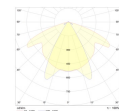

Dimensions

Product dimensions (mm) 20 x 1210 x 15,7

Scheme

Scheme

Product

Real power (W)	27,5
Real luminous flux (Lm)	1811
Luminous efficiency (Lm/W)	66
Beam angle (°)	60
Life time (h)	50000
IP	20
Electrical class insulation	Class 3
Photobiological risk	0 - Exempt
Operating temperature	from -20°C to 35°C
Electrical feeding	24 VDC

Control gear

Control gear Electronic Control Gear

Light source

Light source included	Yes
Light source	Led
Nominal power (W)	25
Colour temperature (K)	3000
CRI	80

Photometry

Photometry

Accessories

48/04 With terminals up to 4 mm² section. To join 5 mm² silicone cable to 13 mm².