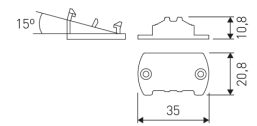

Dimensions

Product dimensions (mm) 20 x 1210 x 15,7

Scheme

Scheme

Product

Real power (W)	27,5
Real luminous flux (Lm)	1811
Luminous efficiency (Lm/W)	66
Beam angle (°)	60
Life time (h)	50000
IP	20
Electrical class insulation	Class 3
Photobiological risk	0 - Exempt
Operating temperature	from -20°C to 35°C
Electrical feeding	24 VDC

30 cm cable with Female power supply connector.

LD04400000002

30 cm cable with Male power supply connector.

LD04400000003

30 cm interconnection cable with Male - Female.

LD04400000041

2 fixing plates.

Scheme

LD04400000042

15° - 2 fixing plates.

Scheme

LD04400000043

30° - 2 fixing plates.

Scheme

LD04400000044

45° - 2 fixing plates.