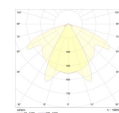

Dimensions

Product dimensions (mm) 20 x 1510 x 15,7

Scheme

Scheme

Product

Real power (W)	34,4
Real luminous flux (Lm)	2265
Luminous efficiency (Lm/W)	66
Beam angle (°)	60
Life time (h)	50000
IP	20
Electrical class insulation	Class 3
Photobiological risk	0 - Exempt
Operating temperature	from -20°C to 35°C
Electrical feeding	24 VDC

Control gear

Control gear Electronic Control Gear

Light source

Light source included	Yes
Light source	Led
Nominal power (W)	31,25
Colour temperature (K)	3000
CRI	80

Photometry

Photometry

Accessories

48/04 With terminals up to 4 mm² section. To join 5 mm² silicone cable to 13 mm².