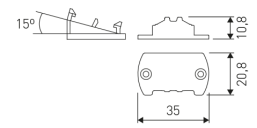

Dimensions

Product dimensions (mm) 20 x 1510 x 15,7

Scheme

Scheme

Product

Real power (W)	34,4
Real luminous flux (Lm)	2265
Luminous efficiency (Lm/W)	66
Beam angle (°)	60
Life time (h)	50000
IP	20
Electrical class insulation	Class 3
Photobiological risk	0 - Exempt
Operating temperature	from -20°C to 35°C
Electrical feeding	24 VDC

30 cm cable with Female power supply connector.

LD04400000002

30 cm cable with Male power supply connector.

LD04400000003

30 cm interconnection cable with Male - Female.

LD04400000041

2 fixing plates.

Scheme

LD04400000042

15° - 2 fixing plates.

Scheme

LD04400000043

30° - 2 fixing plates.

Scheme

LD04400000044

45° - 2 fixing plates.