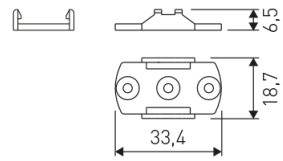

Dimensions

Product dimensions (mm) 20 x 1510 x 15,7

Scheme

Scheme

Product

Real power (W)	34,4
Real luminous flux (Lm)	2265
Luminous efficiency (Lm/W)	66
Beam angle (°)	60
Life time (h)	50000
IP	20
Electrical class insulation	Class 3
Photobiological risk	0 - Exempt
Operating temperature	from -20°C to 35°C
Electrical feeding	24 VDC

30 cm cable with Female power supply connector.

LD04400000002

30 cm cable with Male power supply connector.

LD04400000003

30 cm interconnection cable with Male - Female.

LD04400000041

2 fixing plates.

Scheme

LD04400000042

15° - 2 fixing plates.

Scheme

LD04400000043

30° - 2 fixing plates.

Scheme

LD04400000044

45° - 2 fixing plates.