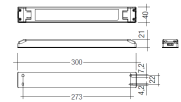

Dimensions

Product dimensions (mm) 20 x 1510 x 15,7

Scheme

Scheme

Product

Real power (W)	34,4
Real luminous flux (Lm)	2265
Luminous efficiency (Lm/W)	66
Beam angle (°)	60
Life time (h)	50000
IP	20
Electrical class insulation	Class 3
Photobiological risk	0 - Exempt
Operating temperature	from -20°C to 35°C
Electrical feeding	24 VDC

Picture

71/LD10024

96W Power supply driver from the Troll family Standard DriverP.

Picture

Scheme

71/LD18024

180W Power supply driver from the Troll family Standard DriverP

Picture