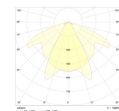

Dimensions

Product dimensions (mm) 20 x 1510 x 15,7

Scheme

Scheme

Product

Real power (W)	34,4
Real luminous flux (Lm)	2265
Luminous efficiency (Lm/W)	66
Beam angle (°)	60
Life time (h)	50000
IP	20
Electrical class insulation	Class 3
Photobiological risk	0 - Exempt
Operating temperature	from -20°C to 35°C
Electrical feeding	24 VDC

Control gear

Control gear Electronic Control Gear

Light source

Light source included	Yes
Light source	Led
Nominal power (W)	31,25
Colour temperature (K)	3000
CRI	80

Photometry

Photometry

Accessories

48/04 With terminals up to 4 mm² section. To join 5 mm² silicone cable to 13 mm².