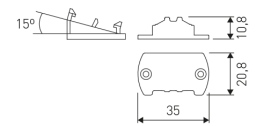

Dimensions

Product dimensions (mm) 20 x 1510 x 15,7

Scheme

Scheme

Product

Real power (W)	34,4
Real luminous flux (Lm)	2265
Luminous efficiency (Lm/W)	66
Beam angle (°)	60
Life time (h)	50000
IP	20
Electrical class insulation	Class 3
Photobiological risk	0 - Exempt
Operating temperature	from -20°C to 35°C
Electrical feeding	24 VDC

30 cm cable with Female power supply connector.

LD04400000002

30 cm cable with Male power supply connector.

LD04400000003

30 cm interconnection cable with Male - Female.

LD04400000041

2 fixing plates.

Scheme

LD04400000042

15° - 2 fixing plates.

Scheme

LD04400000043

30° - 2 fixing plates.

Scheme

LD04400000044

45° - 2 fixing plates.