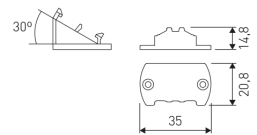

Dimensions

Product dimensions (mm) 20 x 1510 x 15,7

Scheme

Scheme

Product

Real power (W)	34,4
Real luminous flux (Lm)	2265
Luminous efficiency (Lm/W)	66
Beam angle (°)	60
Life time (h)	50000
IP	20
Electrical class insulation	Class 3
Photobiological risk	0 - Exempt
Operating temperature	from -20°C to 35°C
Electrical feeding	24 VDC

LD04400000042

15° - 2 fixing plates.

Scheme

LD04400000043

30° - 2 fixing plates.

Scheme

LD04400000044

45° - 2 fixing plates.