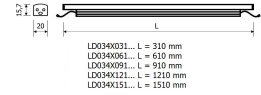

Dimensions

Product dimensions (mm) 20 x 1510 x 15,7

Scheme

Scheme

Product

Real power (W)	34,4
Real luminous flux (Lm)	2265
Luminous efficiency (Lm/W)	66
Beam angle (°)	60
Life time (h)	50000
IP	20
Electrical class insulation	Class 3
Photobiological risk	0 - Exempt
Operating temperature	from -20°C to 35°C
Electrical feeding	24 VDC

Control gear

Control gear Electronic Control Gear

Light source

Light source included	Yes
Light source	Led
Nominal power (W)	31,25
Colour temperature (K)	3000
CRI	80

Photometry

Photometry

Accessories

48/04 With terminals up to 4 mm² section. To join 5 mm² silicone cable to 13 mm².

Small format LED linear luminaire from the TROLL family Perfiled.

DESCRIPTION

Small format LED linear luminaire from the TROLL family Perfiled setting an advanced and innovative thermal balance system through passive dissipation with stable colour temperature of 3000° K (warm white) optimised to be used as indoor or outdoor lighting where environmental integration was a relevant requirement such as bathrooms, kitchen furniture, shelves or retro-illumination. Designed for wall or ceiling surface mounted. Body profile built in extruded aluminium with IP65 connectors finished in grey. Luminaire built-in an optical system based on a lens made of synthetic material with an angle beam of 60°. Luminaire sets a 31,25 W LED source with CRI higher than 85 % and a chromatic dispersion lower than 3 SMCD. Fixture has a luminous flux of 2265 Lm, with an efficiency of 66 Lm/W and a total consumption of 34,4 W. The average life for the luminaire is 50000 h (stabilised at a minimum flux of 70 % from the original). Luminaire is fed at 220-240V; 50/60 Hz. and needs a constant power auxiliary gear.

30 cm cable with Female power supply connector.

LD04400000002

30 cm cable with Male power supply connector.

LD04400000003

30 cm interconnection cable with Male - Female.

LD04400000041

2 fixing plates.

Scheme