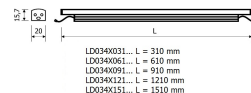

Product

Real power (W)	13,8
Real luminous flux (Lm)	988
Luminous efficiency (Lm/W)	71
Beam angle (°)	60
Life time (h)	50000
IP	20
Electrical class insulation	Class 3
Photobiological risk	0 - Exempt
Operating temperature	from -20°C to 35°C
Electrical feeding	24 VDC

Control gear

Control gear Electronic Control Gear

Light source

Light source included	Yes
Light source	Led
Nominal power (W)	12,5
Colour temperature (K)	4000
CRI	80