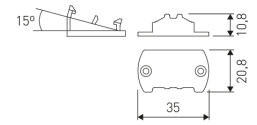

#### Dimensions

Product dimensions (mm) 20 x 610 x 15,7

2 fixing plates.

Scheme

LD04400000042

15° - 2 fixing plates.

Scheme

LD04400000043

30° - 2 fixing plates.

Scheme