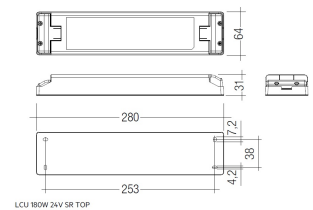

#### Dimensions

Product dimensions (mm) 20 x 610 x 15,7

#### Accessories

48/04 With terminals up to 4 mm<sup>2</sup> section. To join 5 mm<sup>2</sup> silicone cable to 13 mm<sup>2</sup>.

Picture

71/LD10024

96W Power supply driver from the Troll family Standard DriverP.

Picture

Scheme

71/LD18024

180W Power supply driver from the Troll family Standard DriverP

Picture

Scheme

71/LD3524

35W Power supply driver from the Troll family Standard DriverP.