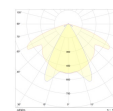

Photometry

Photometry

Small format LED linear luminaire from the TROLL family Perfiled.

DESCRIPTION

Small format LED linear luminaire from the TROLL family Perfiled setting an advanced and innovative thermal balance system through passive dissipation with stable colour temperature of 4000° K (neutral white) optimised to be used as indoor or outdoor lighting where environmental integration was a relevant requirement such as bathrooms, kitchen furniture, shelves or retro-illumination. Designed for wall or ceiling surface mounted. Body profile built in extruded aluminium with IP65 connectors finished in grey. Luminaire built-in an optical system based on a lens made of synthetic material with an angle beam of 60°. Luminaire sets a 12,5 W LED source with CRI higher than 85 % and a chromatic dispersion lower than 3 SMCD. Fixture has a luminous flux of 988 Lm, with an efficiency of 71 Lm/W and a total consumption of 13,8 W. The average life for the luminaire is 50000 h (stabilised at a minimum flux of 70 % from the original). Luminaire is fed at 220-240V; 50/60 Hz. and needs a constant power auxiliary gear.

Item code	LD034706114011
Product type	IN
Category	Surface Linears
Family	Led Profile
Subfamily	Perfiled
Materials	Body profile built in extruded aluminium with IP65 connectors.
Optical system	Luminaire built-in an optical system based on a lens made of synthetic material.
Installation instructions	Luminaire designed for wall or ceiling surface mounted.