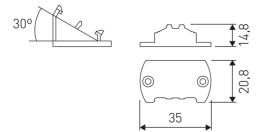

#### Dimensions

Product dimensions (mm) 20 x 610 x 15,7

2 fixing plates.

Scheme

LD04400000042

15° - 2 fixing plates.

Scheme

LD04400000043

30° - 2 fixing plates.

Scheme