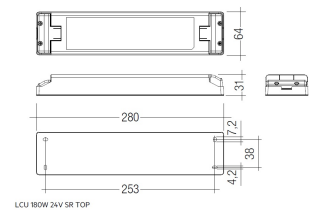

71/LD3524

35W Power supply driver from the Troll family Standard DriverP.

Picture