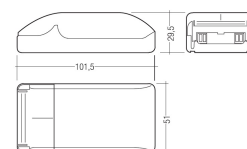

Scheme

73/DLP

Light dimming controller 12-24V. On/Off Push, Dali, 0-10V, 1-10V. (Master)