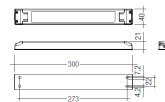

Scheme

71/LD6024

60W Power supply driver from the Troll family Standard DriverP.

Picture