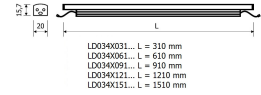

Dimensions

Product dimensions (mm) 20 x 910 x 15,7

Scheme

Scheme

Product

Real power (W)	20,6
Real luminous flux (Lm)	1490
Luminous efficiency (Lm/W)	71
Beam angle (°)	60
Life time (h)	50000
IP	20
Electrical class insulation	Class 3
Photobiological risk	0 - Exempt
Operating temperature	from -20°C to 35°C
Electrical feeding	24 VDC

Control gear

Control gear Electronic Control Gear

Light source

Light source included	Yes
Light source	Led
Nominal power (W)	18,75
Colour temperature (K)	4000
CRI	80

Photometry

Photometry

Accessories

48/04 With terminals up to 4 mm² section. To join 5 mm² silicone cable to 13 mm².

Small format LED linear luminaire from the TROLL family Perfiled.

DESCRIPTION

Small format LED linear luminaire from the TROLL family Perfiled setting an advanced and innovative thermal balance system through passive dissipation with stable colour temperature of 4000° K (neutral white) optimised to be used as indoor or outdoor lighting where environmental integration was a relevant requirement such as bathrooms, kitchen furniture, shelves or retro-illumination. Designed for wall or ceiling surface mounted. Body profile built in extruded aluminium with IP65 connectors finished in grey. Luminaire built-in an optical system based on a lens made of synthetic material with an angle beam of 60°. Luminaire sets a 18,75 W LED source with CRI higher than 85 % and a chromatic dispersion lower than 3 SMCD. Fixture has a luminous flux of 1490 Lm, with an efficiency of 71 Lm/W and a total consumption of 20,6 W. The average life for the luminaire is 50000 h (stabilised at a minimum flux of 70 % from the original). Luminaire is fed at 220-240V; 50/60 Hz. and needs a constant power auxiliary gear.

30 cm cable with Female power supply connector.

LD04400000002

30 cm cable with Male power supply connector.

LD04400000003

30 cm interconnection cable with Male - Female.

LD04400000041

2 fixing plates.

Scheme