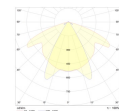

Dimensions

Product dimensions (mm) 20 x 910 x 15,7

Scheme

Scheme

Product

Real power (W)	20,6
Real luminous flux (Lm)	1490
Luminous efficiency (Lm/W)	71
Beam angle (°)	60
Life time (h)	50000
IP	20
Electrical class insulation	Class 3
Photobiological risk	0 - Exempt
Operating temperature	from -20°C to 35°C
Electrical feeding	24 VDC

Control gear

Control gear Electronic Control Gear

Light source

Light source included	Yes
Light source	Led
Nominal power (W)	18,75
Colour temperature (K)	4000
CRI	80

Photometry

Photometry

Accessories

48/04 With terminals up to 4 mm² section. To join 5 mm² silicone cable to 13 mm².