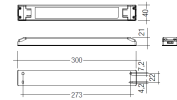

Picture

71/LD10024

96W Power supply driver from the Troll family Standard DriverP.

Picture

Scheme

71/LD18024

180W Power supply driver from the Troll family Standard DriverP

Picture

Scheme

71/LD3524

35W Power supply driver from the Troll family Standard DriverP.

Picture