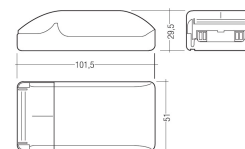

Scheme

73/DLP

Light dimming controller 12-24V. On/Off Push, Dali, 0-10V, 1-10V. (Master)