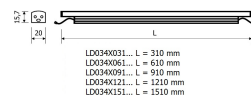

---

**Dimensions**

---

Product dimensions (mm)	20 x 1210 x 15,7
-------------------------	------------------

---

---

**Scheme**

---

Scheme

---

**Product**

---

Real power (W)	27,5
Real luminous flux (Lm)	1980
Luminous efficiency (Lm/W)	71
Beam angle (°)	60
Life time (h)	50000
IP	20
Electrical class insulation	Class 3
Photobiological risk	0 - Exempt
Operating temperature	from -20°C to 35°C
Electrical feeding	24 VDC

48/04	With terminals up to 4 mm <sup>2</sup> section. To join 5 mm <sup>2</sup> silicone cable to 13 mm <sup>2</sup> .
-------	--

---