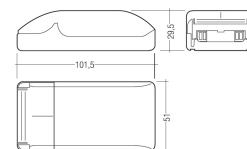

Scheme

73/DLP

Light dimming controller 12-24V. On/Off Push, Dali, 0-10V, 1-10V. (Master)