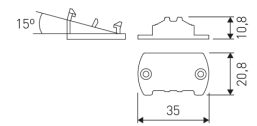

Dimensions

Product dimensions (mm) 20 x 1210 x 15,7

Scheme

Scheme

Product

Real power (W)	27,5
Real luminous flux (Lm)	1980
Luminous efficiency (Lm/W)	71
Beam angle (°)	60
Life time (h)	50000
IP	20
Electrical class insulation	Class 3
Photobiological risk	0 - Exempt
Operating temperature	from -20°C to 35°C
Electrical feeding	24 VDC

30 cm cable with Female power supply connector.

LD04400000002

30 cm cable with Male power supply connector.

LD04400000003

30 cm interconnection cable with Male - Female.

LD04400000041

2 fixing plates.

Scheme

LD04400000042

15° - 2 fixing plates.

Scheme

LD04400000043

30° - 2 fixing plates.

Scheme

LD04400000044

45° - 2 fixing plates.