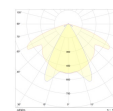

Photometry

Photometry