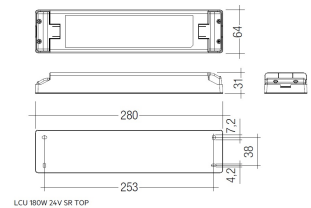

71/LD3524

35W Power supply driver from the Troll family Standard DriverP.

Picture