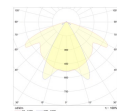

Dimensions

Product dimensions (mm) 20 x 1210 x 15,7

Scheme

Scheme

Product

Real power (W)	27,5
Real luminous flux (Lm)	1980
Luminous efficiency (Lm/W)	71
Beam angle (°)	60
Life time (h)	50000
IP	20
Electrical class insulation	Class 3
Photobiological risk	0 - Exempt
Operating temperature	from -20°C to 35°C
Electrical feeding	24 VDC

Control gear

Control gear Electronic Control Gear

Light source

Light source included	Yes
Light source	Led
Nominal power (W)	25
Colour temperature (K)	4000
CRI	80

Photometry

Photometry

Accessories

48/04 With terminals up to 4 mm² section. To join 5 mm² silicone cable to 13 mm².