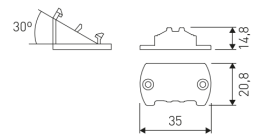

Dimensions

Product dimensions (mm) 20 x 1210 x 15,7

Scheme

Scheme

Product

Real power (W)	27,5
Real luminous flux (Lm)	1980
Luminous efficiency (Lm/W)	71
Beam angle (°)	60
Life time (h)	50000
IP	20
Electrical class insulation	Class 3
Photobiological risk	0 - Exempt
Operating temperature	from -20°C to 35°C
Electrical feeding	24 VDC

LD04400000042

15° - 2 fixing plates.

Scheme

LD04400000043

30° - 2 fixing plates.

Scheme

LD04400000044

45° - 2 fixing plates.