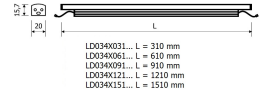

Dimensions

Product dimensions (mm) 20 x 1210 x 15,7

Scheme

Scheme

Product

Real power (W)	27,5
Real luminous flux (Lm)	1980
Luminous efficiency (Lm/W)	71
Beam angle (°)	60
Life time (h)	50000
IP	20
Electrical class insulation	Class 3
Photobiological risk	0 - Exempt
Operating temperature	from -20°C to 35°C
Electrical feeding	24 VDC

Control gear

Control gear Electronic Control Gear

Light source

Light source included	Yes
Light source	Led
Nominal power (W)	25
Colour temperature (K)	4000
CRI	80

Photometry

Photometry

Accessories

48/04 With terminals up to 4 mm² section. To join 5 mm² silicone cable to 13 mm².

Small format LED linear luminaire from the TROLL family Perfiled.

DESCRIPTION

Small format LED linear luminaire from the TROLL family Perfiled setting an advanced and innovative thermal balance system through passive dissipation with stable colour temperature of 4000° K (neutral white) optimised to be used as indoor or outdoor lighting where environmental integration was a relevant requirement such as bathrooms, kitchen furniture, shelves or retro-illumination. Designed for wall or ceiling surface mounted. Body profile built in extruded aluminium with IP65 connectors finished in grey. Luminaire built-in an optical system based on a lens made of synthetic material with an angle beam of 60°. Luminaire sets a 25 W LED source with CRI higher than 85 % and a chromatic dispersion lower than 3 SMCD. Fixture has a luminous flux of 1980 Lm, with an efficiency of 71 Lm/W and a total consumption of 27,5 W. The average life for the luminaire is 50000 h (stabilised at a minimum flux of 70 % from the original). Luminaire is fed at 220-240V; 50/60 Hz. and needs a constant power auxiliary gear.

30 cm cable with Female power supply connector.

LD04400000002

30 cm cable with Male power supply connector.

LD04400000003

30 cm interconnection cable with Male - Female.

LD04400000041

2 fixing plates.

Scheme