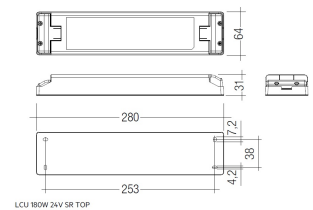

71/LD3524

35W Power supply driver from the Troll family Standard DriverP.

Picture