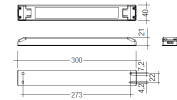

Dimensions

Product dimensions (mm) 20 x 1210 x 15,7

Scheme

Scheme

Product

Real power (W)	27,5
Real luminous flux (Lm)	1980
Luminous efficiency (Lm/W)	71
Beam angle (°)	60
Life time (h)	50000
IP	20
Electrical class insulation	Class 3
Photobiological risk	0 - Exempt
Operating temperature	from -20°C to 35°C
Electrical feeding	24 VDC

Picture

71/LD10024

96W Power supply driver from the Troll family Standard DriverP.

Picture

Scheme

71/LD18024

180W Power supply driver from the Troll family Standard DriverP

Picture