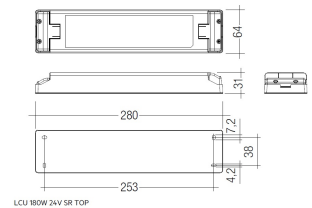

71/LD3524

35W Power supply driver from the Troll family Standard DriverP.

Picture