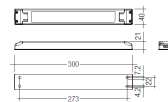

Scheme

71/LD6024

60W Power supply driver from the Troll family Standard DriverP.

Picture