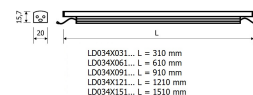

Dimensions

Product dimensions (mm) 20 x 1210 x 15,7

Scheme

Scheme

Product

Real power (W)	27,5
Real luminous flux (Lm)	1980
Luminous efficiency (Lm/W)	71
Beam angle (°)	60
Life time (h)	50000
IP	20
Electrical class insulation	Class 3
Photobiological risk	0 - Exempt
Operating temperature	from -20°C to 35°C
Electrical feeding	24 VDC

Control gear

Control gear Electronic Control Gear

Light source

Light source included	Yes
Light source	Led
Nominal power (W)	25
Colour temperature (K)	4000
CRI	80

Photometry

Photometry

Accessories

48/04 With terminals up to 4 mm² section. To join 5 mm² silicone cable to 13 mm².

Small format LED linear luminaire from the TROLL family Perfiled.

DESCRIPTION

Small format LED linear luminaire from the TROLL family Perfiled setting an advanced and innovative thermal balance system through passive dissipation with stable colour temperature of 4000° K (neutral white) optimised to be used as indoor or outdoor lighting where environmental integration was a relevant requirement such as bathrooms, kitchen furniture, shelves or retro-illumination. Designed for wall or ceiling surface mounted. Body profile built in extruded aluminium with IP65 connectors finished in grey. Luminaire built-in an optical system based on a lens made of synthetic material with an angle beam of 60°. Luminaire sets a 25 W LED source with CRI higher than 85 % and a chromatic dispersion lower than 3 SMCD. Fixture has a luminous flux of 1980 Lm, with an efficiency of 71 Lm/W and a total consumption of 27,5 W. The average life for the luminaire is 50000 h (stabilised at a minimum flux of 70 % from the original). Luminaire is fed at 220-240V; 50/60 Hz. and needs a constant power auxiliary gear.

30 cm cable with Female power supply connector.

LD04400000002

30 cm cable with Male power supply connector.

LD04400000003

30 cm interconnection cable with Male - Female.

LD044000000041

2 fixing plates.

Scheme