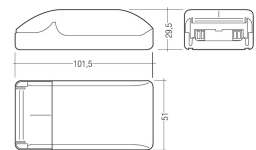

73/DLP

Light dimming controler 12-24V. On/Off Push, Dali, 0-10V, 1-10V. (Master)

Picture