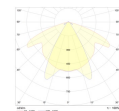

Dimensions

Product dimensions (mm) 20 x 1510 x 15,7

Scheme

Scheme

Product

Real power (W)	34,4
Real luminous flux (Lm)	2463
Luminous efficiency (Lm/W)	71
Beam angle (°)	60
Life time (h)	50000
IP	20
Electrical class insulation	Class 3
Photobiological risk	0 - Exempt
Operating temperature	from -20°C to 35°C
Electrical feeding	24 VDC

Control gear

Control gear Electronic Control Gear

Light source

Light source included	Yes
Light source	Led
Nominal power (W)	31,25
Colour temperature (K)	4000
CRI	80

Photometry

Photometry

Accessories

48/04 With terminals up to 4 mm² section. To join 5 mm² silicone cable to 13 mm².