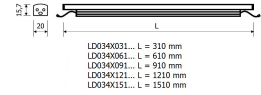

Dimensions

Product dimensions (mm) 20 x 1510 x 15,7

Scheme

Scheme

Product

Real power (W)	34,4
Real luminous flux (Lm)	2463
Luminous efficiency (Lm/W)	71
Beam angle (°)	60
Life time (h)	50000
IP	20
Electrical class insulation	Class 3
Photobiological risk	0 - Exempt
Operating temperature	from -20°C to 35°C
Electrical feeding	24 VDC

Control gear

Control gear Electronic Control Gear

Light source

Light source included	Yes
Light source	Led
Nominal power (W)	31,25
Colour temperature (K)	4000
CRI	80

Photometry

Photometry

Accessories

48/04 With terminals up to 4 mm² section. To join 5 mm² silicone cable to 13 mm².

Small format LED linear luminaire from the TROLL family Perfiled.

DESCRIPTION

Small format LED linear luminaire from the TROLL family Perfiled setting an advanced and innovative thermal balance system through passive dissipation with stable colour temperature of 4000° K (neutral white) optimised to be used as indoor or outdoor lighting where environmental integration was a relevant requirement such as bathrooms, kitchen furniture, shelves or retro-illumination. Designed for wall or ceiling surface mounted. Body profile built in extruded aluminium with IP65 connectors finished in grey. Luminaire built-in an optical system based on a lens made of synthetic material with an angle beam of 60°. Luminaire sets a 31,25 W LED source with CRI higher than 85 % and a chromatic dispersion lower than 3 SMCD. Fixture has a luminous flux of 2463 Lm, with an efficiency of 71 Lm/W and a total consumption of 34,4 W. The average life for the luminaire is 50000 h (stabilised at a minimum flux of 70 % from the original). Luminaire is fed at 220-240V; 50/60 Hz. and needs a constant power auxiliary gear.