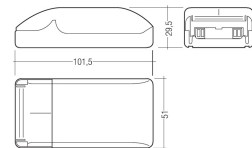

73/DLP

Light dimming controler 12-24V. On/Off Push, Dali, 0-10V, 1-10V. (Master)

Picture