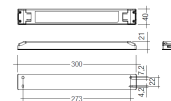

Picture

71/LD10024

96W Power supply driver from the Troll family Standard DriverP.

Picture

Scheme

71/LD15024

150W - Power supply 120-240Vac/24V.

Picture

71/LD18024

180W Power supply driver from the Troll family Standard DriverP

Picture

Scheme