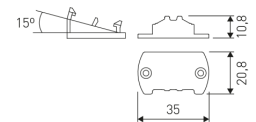

Dimensions

Product dimensions (mm) 20 x 1510 x 15,7

Scheme

Scheme

Product

Real power (W)	34,4
Real luminous flux (Lm)	2463
Luminous efficiency (Lm/W)	71
Beam angle (°)	60
Life time (h)	50000
IP	20
Electrical class insulation	Class 3
Photobiological risk	0 - Exempt
Operating temperature	from -20°C to 35°C
Electrical feeding	24 VDC

Picture

LD04400000001	30 cm cable with Female power supply connector.
LD04400000002	30 cm cable with Male power supply connector.
LD04400000003	30 cm interconnection cable with Male - Female.
LD044000000041	2 fixing plates.

Scheme

LD044000000042	15° - 2 fixing plates.
----------------	------------------------

Scheme

LD044000000043	30° - 2 fixing plates.
----------------	------------------------

Scheme

LD044000000044	45° - 2 fixing plates.
----------------	------------------------