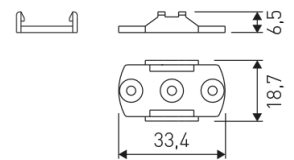

LD044000000042	15° - 2 fixing plates.