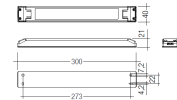

71/LD6024

60W Power supply driver from the Troll family Standard DriverP.

Picture