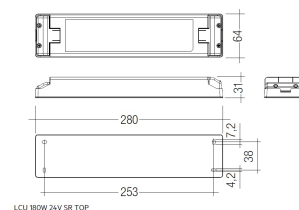

Picture

71/LD10024

96W Power supply driver from the Troll family Standard DriverP.

Picture

Scheme

71/LD15024

150W - Power supply 120-240Vac/24V.

Picture

71/LD18024

180W Power supply driver from the Troll family Standard DriverP

Picture

Scheme