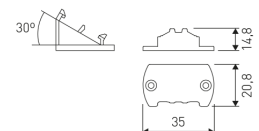

Dimensions

Product dimensions (mm) 20 x 1510 x 15,7

Scheme

Scheme

Product

Real power (W)	34,4
Real luminous flux (Lm)	2463
Luminous efficiency (Lm/W)	71
Beam angle (°)	60
Life time (h)	50000
IP	20
Electrical class insulation	Class 3
Photobiological risk	0 - Exempt
Operating temperature	from -20°C to 35°C
Electrical feeding	24 VDC

Picture

LD04400000001	30 cm cable with Female power supply connector.
LD04400000002	30 cm cable with Male power supply connector.
LD04400000003	30 cm interconnection cable with Male - Female.
LD044000000041	2 fixing plates.

Scheme

LD044000000042	15° - 2 fixing plates.
----------------	------------------------

Scheme

LD044000000043	30° - 2 fixing plates.
----------------	------------------------

Scheme

LD044000000044	45° - 2 fixing plates.
----------------	------------------------