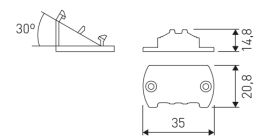

30 cm interconnection cable with Male - Female.

Item code	LD04400000003

Product type	CONTROL

Category	Auxiliary equipment

Family	Elcon

Subfamily	Cabcon

Pictograms	

Dimensions

Product

Control gear

Accessories

LD044000000041	2 fixing plates.

Scheme

LD044000000042	15° - 2 fixing plates.

Scheme

LD044000000043	30° - 2 fixing plates.

Scheme

LD044000000044	45° - 2 fixing plates.

Scheme