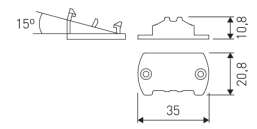

30 cm interconnection cable with Male - Female.

Item code	LD04400000003

Product type	CONTROL

Category	Auxiliary equipment

Family	Elcon

Subfamily	Cabcon

Pictograms	

Dimensions

Product

Control gear

Accessories

LD044000000041	2 fixing plates.

Scheme

LD044000000042	15° - 2 fixing plates.

Scheme

LD044000000043	30° - 2 fixing plates.

Scheme

LD044000000044	45° - 2 fixing plates.

Scheme